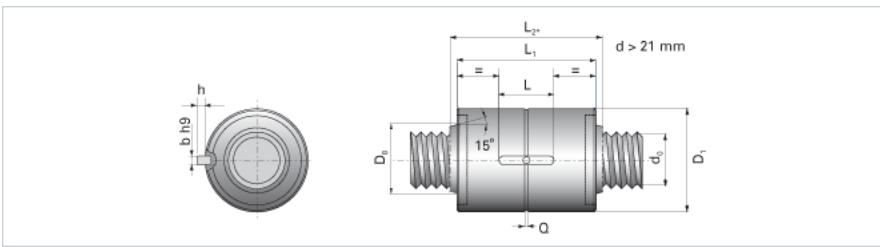

NRS B 2W 30x10 w/Wiper

Call 800-321-7800 or visit us online at www.nookindustries.com to configure and order your NRS B 2W 30x10 w/Wiper today!

Product Info

Nominal Rod Diameter [mm] 30

Details

Lead [mm] 10

End Code for Types 1,2,3,5 [* Journals may show tracings of the thread] 25

Dimensions

D1 [mm] 64

D7 [mm] 5

D8 [mm] 38

L1 [mm] 85

L2 [mm] 99

Keyway (L x b x h) 32x6x6