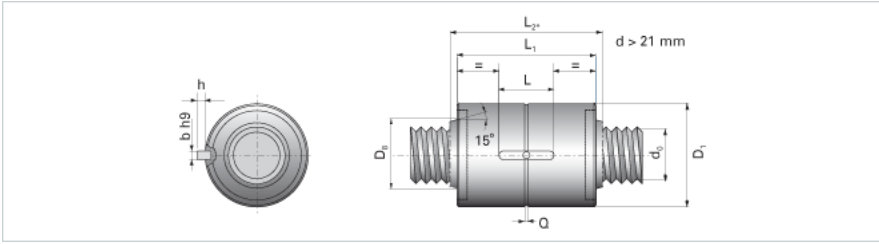

NRS B 2W 25x5 w/Wiper

Call 800-321-7800 or visit us online at www.nookindustries.com to configure and order your NRS B 2W 25x5 w/Wiper today!

Product Info

Nominal Rod Diameter [mm] 25

Details

Lead [mm] 5
End Code for Types 1,2,3,5 [* Journals may show tracings of the thread] 20

Dimensions

D1 [mm] 53
D7 [mm] 5
D8 [mm] 32
L1 [mm] 78
L2 [mm] 90
Keyway (L x b x h) 25x6x2.5

Performance Specifications

Backlash [mm] 0.02
Dynamic Load Ratings Ca [kN] 52.70
Static Load Ratings Coa [kN] 92.00