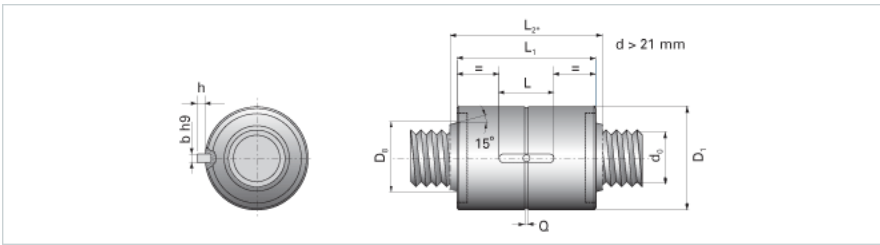

NRS B 2W 23x8 w/Wiper

Call 800-321-7800 or visit us online at www.nookindustries.com to configure and order your NRS B 2W 23x8 w/Wiper today!

Product Info

Nominal Rod Diameter [mm] 23

Details

Lead [mm] 8

End Code for Types 1,2,3,5 [* Journals may show tracings of the thread] 17

Dimensions

D1 [mm] 45

D7 [mm] 5

D8 [mm] 30

L1 [mm] 55

L2 [mm] 65

Keyway (L x b x h) 20x5x2

Performance Specifications