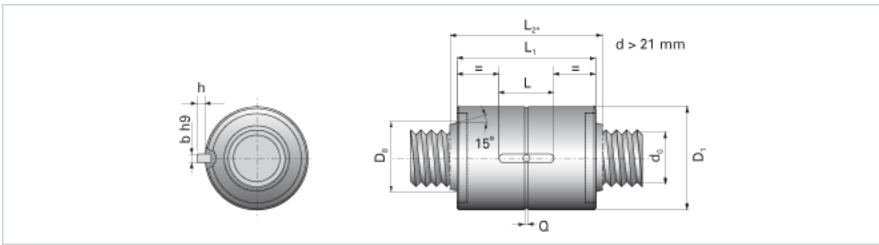

NRS B 2W 23x2 w/Wiper

Call 800-321-7800 or visit us online at www.nookindustries.com to configure and order your NRS B 2W 23x2 w/Wiper today!

Product Info

Nominal Rod Diameter [mm] 23

Details

Lead [mm] 2

End Code for Types 1,2,3,5 [* Journals may show tracings of the thread] 17

Dimensions

D1 [mm] 45

D7 [mm] 4

D8 [mm] 30

L1 [mm] 55

L2 [mm] 65

Keyway (L x b x h) 20x5x2

Performance Specifications