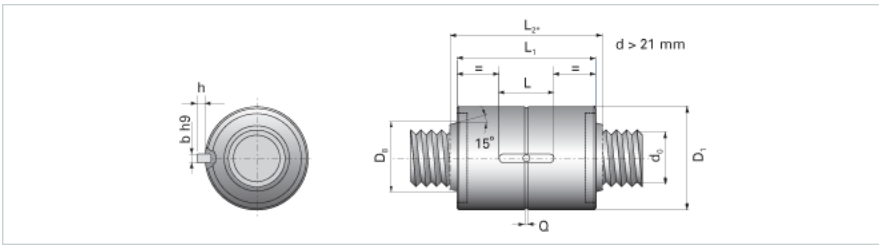

### Product Info

Nominal Rod Diameter [mm] 23

### Details

Lead [mm] 2

End Code for Types 1,2,3,5 [\* Journals may show tracings of the thread] 17

### Dimensions

D1 [mm] 45

D7 [mm] 4

D8 [mm] 30

L1 [mm] 55

L2 [mm] 65

Keyway (L x b x h) 20x5x2