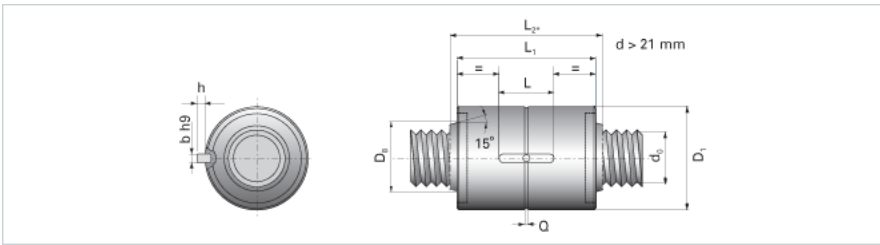

NRS B 2W 21x10 w/Wiper

Call 800-321-7800 or visit us online at www.nookindustries.com to configure and order your NRS B 2W 21x10 w/Wiper today!

Product Info	
Nominal Rod Diameter [mm]	21
Details	
Lead [mm]	10
End Code for Types 1,2,3,5 [* Journals may show tracings of the thread]	17
Dimensions	
D1 [mm]	45
D7 [mm]	5
D8 [mm]	26
L1 [mm]	64
L2 [mm]	72
Keyway (L x b x h)	20x5x2
Performance Specifications	
Backlash [mm]	0.02
Dynamic Load Ratings Ca [kN]	47.90
Static Load Ratings Coa [kN]	69.50