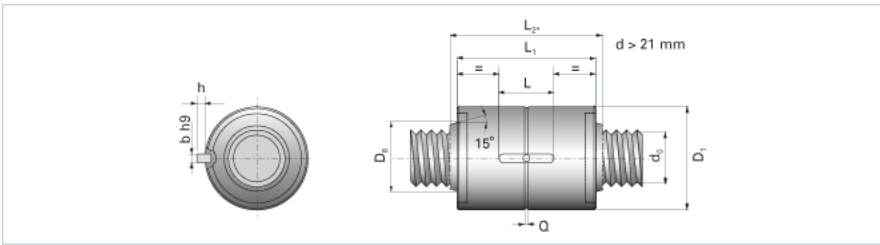

NRS B 2W 21x10 w/Wiper

Call 800-321-7800 or visit us online at www.nookindustries.com to configure and order your NRS B 2W 21x10 w/Wiper today!

Product Info

Nominal Rod Diameter [mm] 21

Details

Lead [mm] 10

End Code for Types 1,2,3,5 [* Journals may show tracings of the thread] 17

Dimensions

D1 [mm] 45

D7 [mm] 5

D8 [mm] 26

L1 [mm] 64

L2 [mm] 72

Keyway (L x b x h) 20x5x2