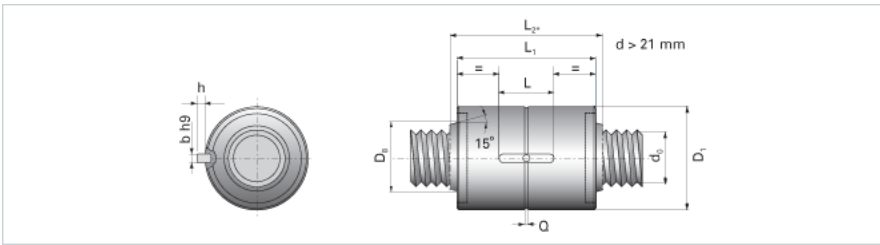

### Product Info

Nominal Rod Diameter [mm] 21

### Details

Lead [mm] 5

End Code for Types 1,2,3,5 [\* Journals may show tracings of the thread] 17

### Dimensions

D1 [mm] 45

D7 [mm] 5

D8 [mm] 26

L1 [mm] 64

L2 [mm] 72

Keyway (L x b x h) 20x5x2