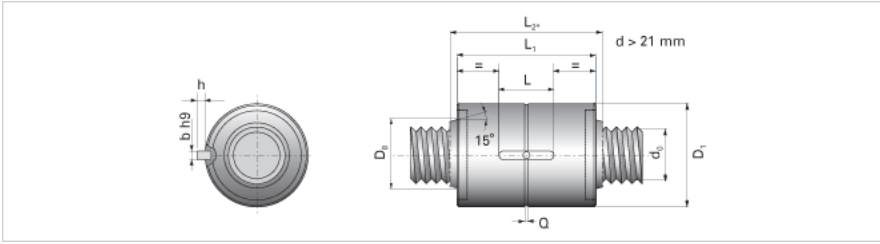

NRS B 2W 20x6 w/Wiper

Call 800-321-7800 or visit us online at www.nookindustries.com to configure and order your NRS B 2W 20x6 w/Wiper today!

Product Info

Nominal Rod Diameter [mm] 20

Details

Lead [mm] 6
End Code for Types 1,2,3,5 [* Journals may show tracings of the thread] 15

Dimensions

D1 [mm] 42
D7 [mm] 3
D8 [mm] -
L1 [mm] 55
L2 [mm] -
Keyway (L x b x h) 20x4x1.5

Performance Specifications

Backlash [mm] 0.02
Dynamic Load Ratings Ca [kN] 26.42
Static Load Ratings Coa [kN] 79.14