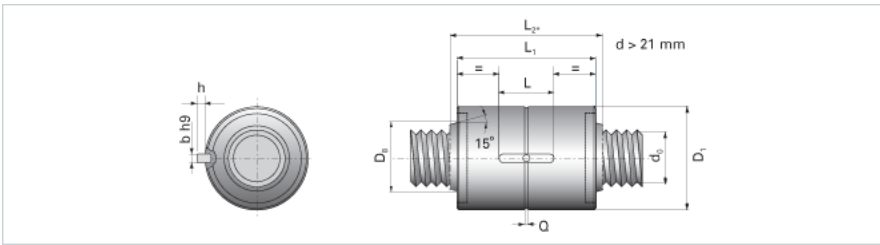

### Product Info

Nominal Rod Diameter [mm] 20

### Details

Lead [mm] 6

End Code for Types 1,2,3,5 [\* Journals may show tracings of the thread] 15

### Dimensions

D1 [mm] 42

D7 [mm] 3

D8 [mm] -

L1 [mm] 55

L2 [mm] -

Keyway (L x b x h) 20x4x1.5