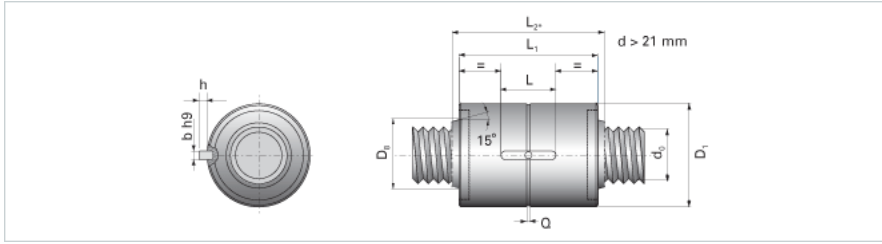

NRS B 2W 20x4 w/Wiper

Call 800-321-7800 or visit us online at www.nookindustries.com to configure and order your NRS B 2W 20x4 w/Wiper today!

Product Info	
Nominal Rod Diameter [mm]	20
Details	
Lead [mm]	4
End Code for Types 1,2,3,5 [* Journals may show tracings of the thread]	15
Dimensions	
D1 [mm]	42
D7 [mm]	3
D8 [mm]	-
L1 [mm]	55
L2 [mm]	-
Keyway (L x b x h)	20x4x1.5
Performance Specifications	
Backlash [mm]	0.02
Dynamic Load Ratings Ca [kN]	29.54
Static Load Ratings Coa [kN]	68.63