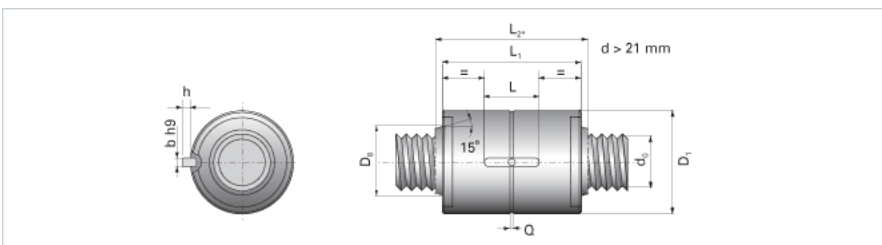

### Product Info

Nominal Rod Diameter [mm] 20

### Details

Lead [mm] 2

End Code for Types 1,2,3,5 [\* Journals may show tracings of the thread] 15

### Dimensions

D1 [mm] 42

D7 [mm] 3

D8 [mm] -

L1 [mm] 55

L2 [mm] -

Keyway (L x b x h) 20x4x1.5