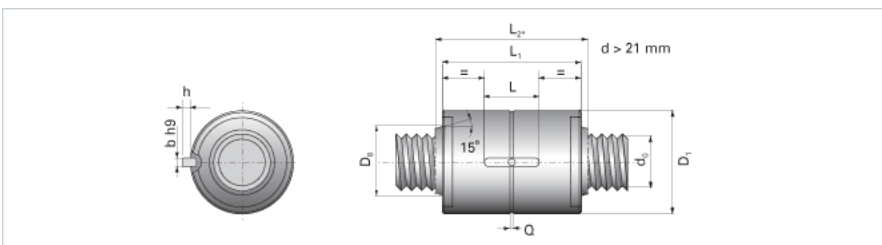

NRS B 2W 15x5 w/Wiper

Call 800-321-7800 or visit us online at www.nookindustries.com to configure and order your NRS B 2W 15x5 w/Wiper today!

Product Info

Nominal Rod Diameter [mm] 15

Details

Lead [mm] 5

End Code for Types 1,2,3,5 [* Journals may show tracings of the thread] 12

Dimensions

D1 [mm] 34

D7 [mm] 3

D8 [mm] -

L1 [mm] 35

L2 [mm] -

Keyway (L x b x h) 14x4x1.5

Performance Specifications