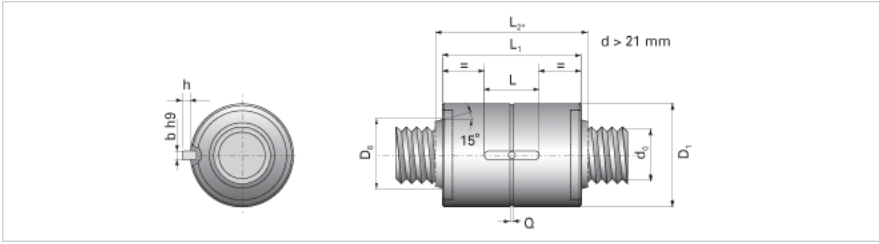

NRS B 2W 15x4 w/Wiper

Call 800-321-7800 or visit us online at www.nookindustries.com to configure and order your NRS B 2W 15x4 w/Wiper today!

Product Info

Nominal Rod Diameter [mm] 15

Details

Lead [mm] 4
End Code for Types 1,2,3,5 [* Journals may show tracings of the thread] 12

Dimensions

D1 [mm] 34
D7 [mm] 3
D8 [mm] -
L1 [mm] 35
L2 [mm] -
Keyway (L x b x h) 14x4x1.5

Performance Specifications

Backlash [mm] 0.02
Dynamic Load Ratings Ca [kN] 11.94
Static Load Ratings Coa [kN] 33.00