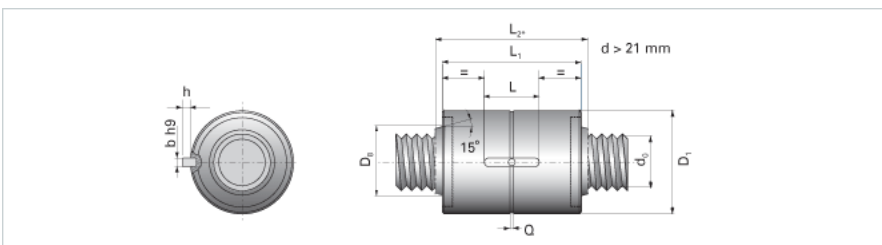

### Product Info

Nominal Rod Diameter [mm] 15

### Details

Lead [mm] 4

End Code for Types 1,2,3,5 [\* Journals may show tracings of the thread] 12

### Dimensions

D1 [mm] 34

D7 [mm] 3

D8 [mm] -

L1 [mm] 35

L2 [mm] -

Keyway (L x b x h) 14x4x1.5