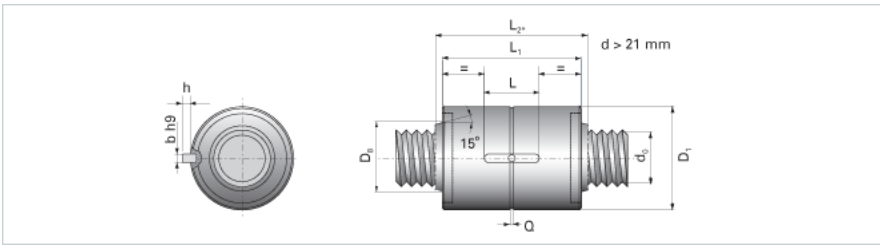

### Product Info

Nominal Rod Diameter [mm] 15

### Details

Lead [mm] 4  
End Code for Types 1,2,3,5 [\* Journals may show tracings of the thread] 12

### Dimensions

D1 [mm] 34  
D7 [mm] 3  
D8 [mm] -  
L1 [mm] 35  
L2 [mm] -  
Keyway (L x b x h) 14x4x1.5