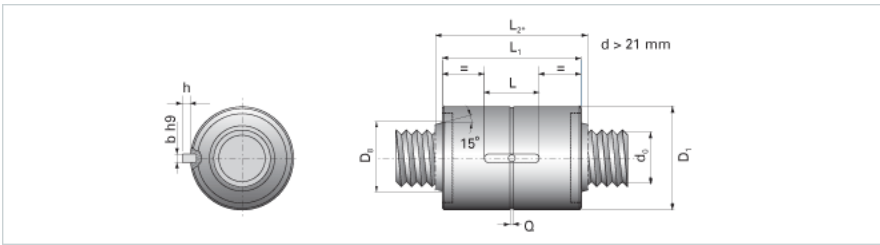

### Product Info

Nominal Rod Diameter [mm] 15

### Details

Lead [mm] 4  
 End Code for Types 1,2,3,5 [\* Journals may show tracings of the thread] 12

### Dimensions

D1 [mm] 34  
 D7 [mm] 3  
 D8 [mm] -  
 L1 [mm] 35  
 L2 [mm] -  
 Keyway (L x b x h) 14x4x1.5