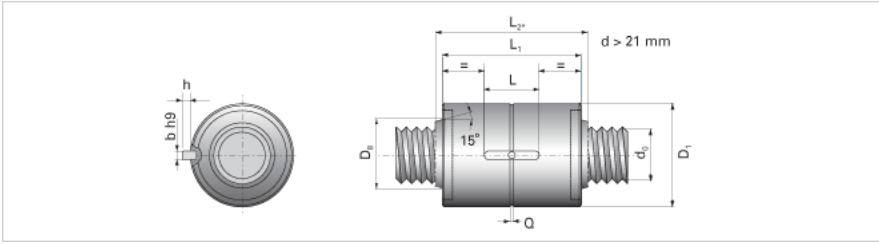

### Product Info

Nominal Rod Diameter [mm] 15

### Details

Lead [mm] 4  
 End Code for Types 1,2,3,5 [\* Journals may show tracings of the thread] 12

### Dimensions

D1 [mm] 34  
 D7 [mm] 3  
 D8 [mm] -  
 L1 [mm] 35  
 L2 [mm] -  
 Keyway (L x b x h) 14x4x1.5