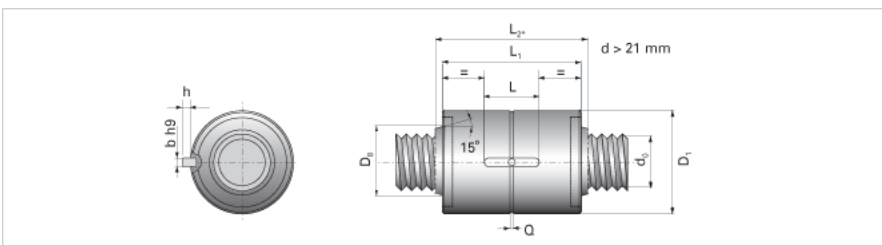

NRS B 2W 15x4 w/Wiper

Call 800-321-7800 or visit us online at www.nookindustries.com to configure and order your NRS B 2W 15x4 w/Wiper today!

Product Info

Nominal Rod Diameter [mm] 15

Details

Lead [mm] 4

End Code for Types 1,2,3,5 [* Journals may show tracings of the thread] 12

Dimensions

D1 [mm] 34

D7 [mm] 3

D8 [mm] -

L1 [mm] 35

L2 [mm] -

Keyway (L x b x h) 14x4x1.5

Performance Specifications