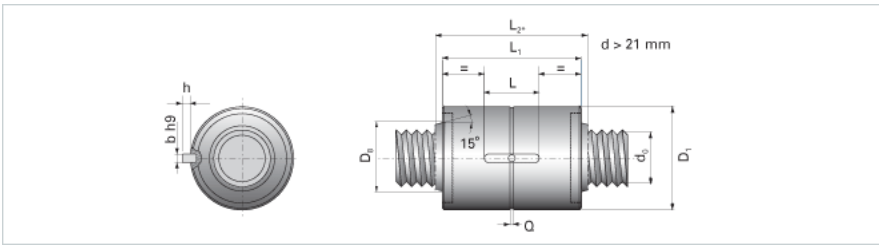

NRS B 2W 15x4 w/Wiper

Call 800-321-7800 or visit us online at www.nookindustries.com to configure and order your NRS B 2W 15x4 w/Wiper today!

Product Info

Nominal Rod Diameter [mm] 15

Details

Lead [mm] 4
End Code for Types 1,2,3,5 [* Journals may show tracings of the thread] 12

Dimensions

D1 [mm] 34
D7 [mm] 3
D8 [mm] -
L1 [mm] 35
L2 [mm] -

Keyway (L x b x h) 14x4x1.5

Performance Specifications

Backlash [mm] 0.02
Dynamic Load Ratings Ca [kN] 11.94
Static Load Ratings Coa [kN] 33.00