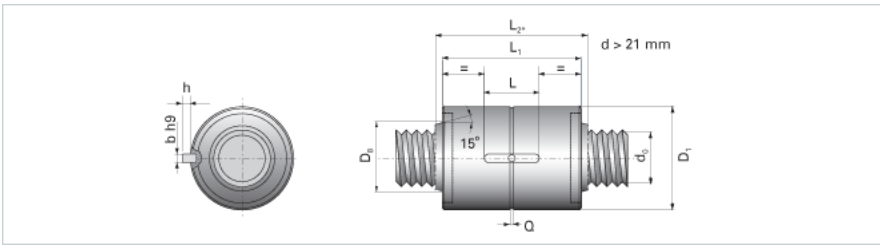

NRS B 2W 15x2 w/Wiper

Call 800-321-7800 or visit us online at www.nookindustries.com to configure and order your NRS B 2W 15x2 w/Wiper today!

Product Info

Nominal Rod Diameter [mm] 15

Details

Lead [mm] 2
End Code for Types 1,2,3,5 [* Journals may show tracings of the thread] 12

Dimensions

D1 [mm] 34
D7 [mm] 3
D8 [mm] -
L1 [mm] 35
L2 [mm] -

Keyway (L x b x h) 14x4x1.5

Performance Specifications

Backlash [mm] 0.02
Dynamic Load Ratings Ca [kN] 13.47
Static Load Ratings Coa [kN] 31.74