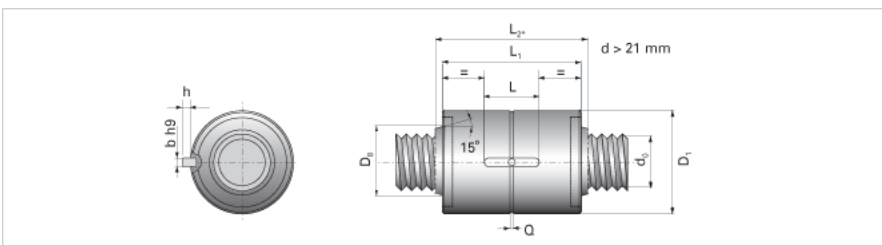

NRS B 2W 15x2 w/Wiper

Call 800-321-7800 or visit us online at www.nookindustries.com to configure and order your NRS B 2W 15x2 w/Wiper today!

Product Info

Nominal Rod Diameter [mm] 15

Details

Lead [mm] 2

End Code for Types 1,2,3,5 [* Journals may show tracings of the thread] 12

Dimensions

D1 [mm] 34

D7 [mm] 3

D8 [mm] -

L1 [mm] 35

L2 [mm] -

Keyway (L x b x h) 14x4x1.5

Performance Specifications