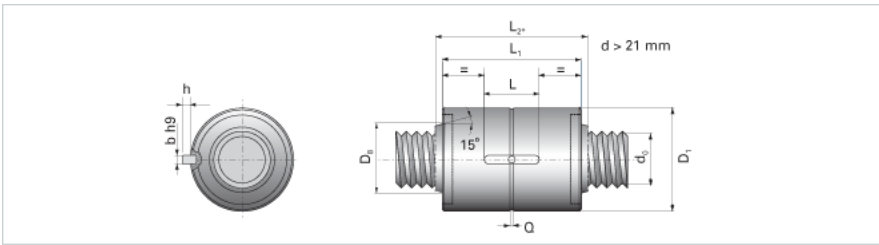

### Product Info

Nominal Rod Diameter [mm] 12

### Details

Lead [mm] 5  
End Code for Types 1,2,3,5 [\* Journals may show tracings of the thread] n/a

### Dimensions

D1 [mm] 26  
D7 [mm] 3  
D8 [mm] -  
L1 [mm] 31  
L2 [mm] -

Keyway (L x b x h) 10x3x1.2