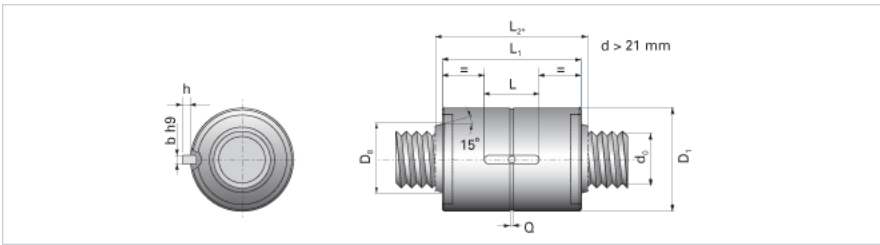

NRS B 2W 12x5 w/Wiper

Call 800-321-7800 or visit us online at www.nookindustries.com to configure and order your NRS B 2W 12x5 w/Wiper today!

Product Info

Nominal Rod Diameter [mm] 12

Details

Lead [mm] 5
End Code for Types 1,2,3,5 [* Journals may show tracings of the thread] n/a

Dimensions

D1 [mm] 26
D7 [mm] 3
D8 [mm] -
L1 [mm] 31
L2 [mm] -

Keyway (L x b x h) 10x3x1.2

Performance Specifications

Backlash [mm] 0.02
Dynamic Load Ratings Ca [kN] 8.31
Static Load Ratings Coa [kN] 31.00