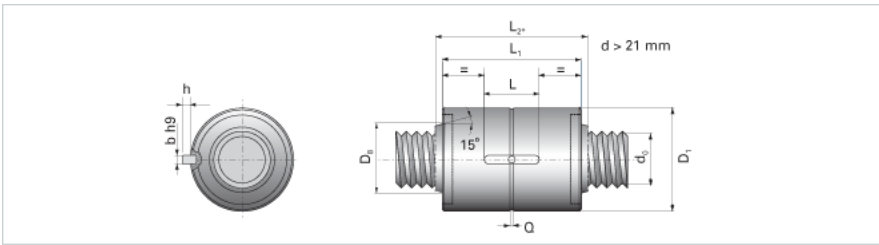

NRS B 2W 12x5 w/Wiper

Call 800-321-7800 or visit us online at www.nookindustries.com to configure and order your NRS B 2W 12x5 w/Wiper today!

Product Info

Nominal Rod Diameter [mm] 12

Details

Lead [mm] 5
End Code for Types 1,2,3,5 [* Journals may show tracings of the thread] n/a

Dimensions

D1 [mm] 26
D7 [mm] 3
D8 [mm] -
L1 [mm] 31
L2 [mm] -
Keyway (L x b x h) 10x3x1.2

Performance Specifications

Backlash [mm] 0.02
Dynamic Load Ratings Ca [kN] 8.31
Static Load Ratings Coa [kN] 31.00