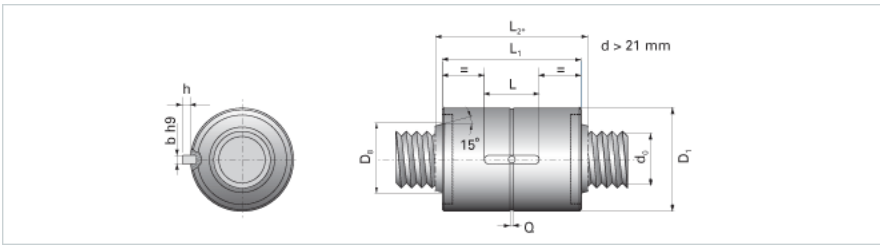

NRS B 2W 12x2 w/Wiper

Call 800-321-7800 or visit us online at www.nookindustries.com to configure and order your NRS B 2W 12x2 w/Wiper today!

Product Info

Nominal Rod Diameter [mm] 12

Details

Lead [mm] 2
End Code for Types 1,2,3,5 [* Journals may show tracings of the thread] n/a

Dimensions

D1 [mm] 26
D7 [mm] 3
D8 [mm] -
L1 [mm] 31
L2 [mm] -
Keyway (L x b x h) 10x3x1.2

Performance Specifications

Backlash [mm] 0.02
Dynamic Load Ratings C_a [kN] 10.24
Static Load Ratings C_{oa} [kN] 26.72