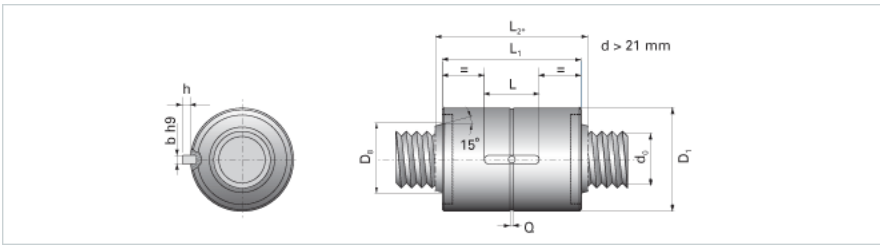

NRS B 2W 12x2 w/Wiper

Call 800-321-7800 or visit us online at www.nookindustries.com to configure and order your NRS B 2W 12x2 w/Wiper today!

Product Info

Nominal Rod Diameter [mm] 12

Details

Lead [mm] 2
End Code for Types 1,2,3,5 [* Journals may show tracings of the thread] n/a

Dimensions

D1 [mm] 26
D7 [mm] 3
D8 [mm] -
L1 [mm] 31
L2 [mm] -
Keyway (L x b x h) 10x3x1.2

Performance Specifications

Backlash [mm] 0.02
Dynamic Load Ratings Ca [kN] 10.24
Static Load Ratings Coa [kN] 26.72