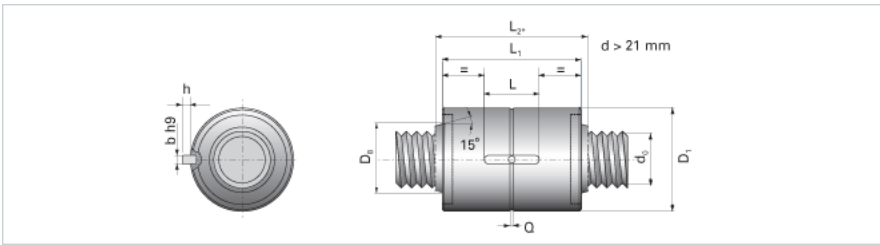

NRS B 2W 12x2 w/Wiper

Call 800-321-7800 or visit us online at www.nookindustries.com to configure and order your NRS B 2W 12x2 w/Wiper today!

Product Info

Nominal Rod Diameter [mm] 12

Details

Lead [mm] 2
End Code for Types 1,2,3,5 [* Journals may show tracings of the thread] n/a

Dimensions

D1 [mm] 26
D7 [mm] 3
D8 [mm] -
L1 [mm] 31
L2 [mm] -

Keyway (L x b x h) 10x3x1.2

Performance Specifications

Backlash [mm] 0.02
Dynamic Load Ratings Ca [kN] 10.24
Static Load Ratings Coa [kN] 26.72