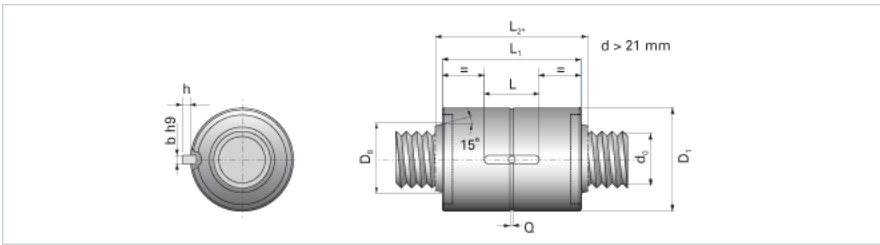

NRS B 2W 8x2 w/Wiper

Call 800-321-7800 or visit us online at www.nookindustries.com to configure and order your NRS B 2W 8x2 w/Wiper today!

Product Info

Nominal Rod Diameter [mm] 8

Details

Lead [mm] 2
End Code for Types 1,2,3,5 [* Journals may show tracings of the thread] n/a

Dimensions

D1 [mm] 21
D7 [mm] 3
D8 [mm] -
L1 [mm] 31
L2 [mm] -
Keyway (L x b x h) 10x3x1.2

Performance Specifications

Backlash [mm] 0.02
Dynamic Load Ratings Ca [kN] 6.98
Static Load Ratings Coa [kN] 17.91