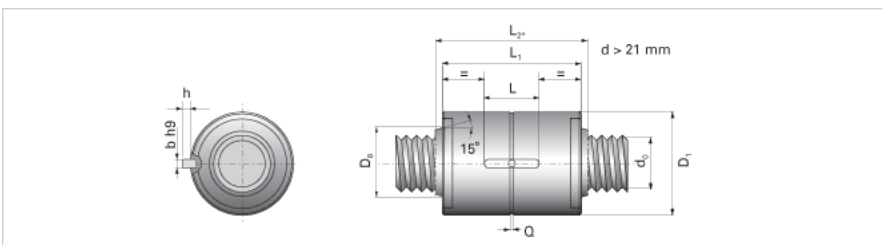

NRS B 2W 8x2 w/Wiper

Call 800-321-7800 or visit us online at www.nookindustries.com to configure and order your NRS B 2W 8x2 w/Wiper today!

Product Info

Nominal Rod Diameter [mm] 8

Details

Lead [mm] 2
End Code for Types 1,2,3,5 [* Journals may show tracings of the thread] n/a

Dimensions

D1 [mm] 21
D7 [mm] 3
D8 [mm] -
L1 [mm] 31
L2 [mm] -
Keyway (L x b x h) 10x3x1.2

Performance Specifications

Backlash [mm] 0.02
Dynamic Load Ratings Ca [kN] 6.98
Static Load Ratings Coa [kN] 17.91