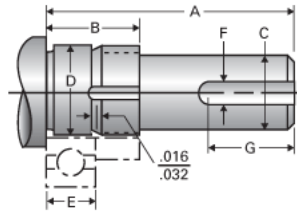

Type 1L, End Code 105

Call 800-321-7800 or visit us online at www.nookindustries.com to configure and order your Type 1L, End Code 105 today!

Product Info

Nominal Bearing Journal Size 105

Dimensions

C [in]	4.000 / 3.999
D [in]	4.1345 / 4.1338
F [in]	1.000
G [in]	6.75
Typical Journal for Single Bearing A [in]	10.84
Typical Journal for Single Bearing B [in]	2.84
Typical Journal for Single Bearing E [in]	1.929
Lock Nut	AN-21
Lock Washer	W-21