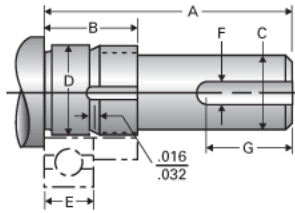

### Product Info

Nominal Bearing Journal Size 95

### Dimensions

C [in]	3.500 / 3.499
D [in]	3.7402 / 3.7394
F [in]	0.875
G [in]	6.00
Typical Journal for Single Bearing A [in]	9.60
Typical Journal for Single Bearing B [in]	2.60
Typical Journal for Single Bearing E [in]	1.772
Lock Nut	AN-19
Lock Washer	W-19