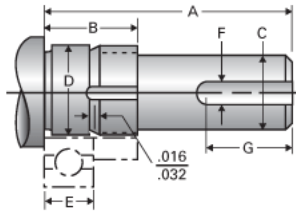

### Product Info

Nominal Bearing Journal Size 95

### Dimensions

C [in]	3.500 / 3.499
D [in]	3.7402 / 3.7394
F [in]	0.875
G [in]	6.00
Typical Journal for Single Bearing A [in]	9.60
Typical Journal for Single Bearing B [in]	2.60
Typical Journal for Single Bearing E [in]	1.772
Lock Nut	AN-19
Lock Washer	W-19