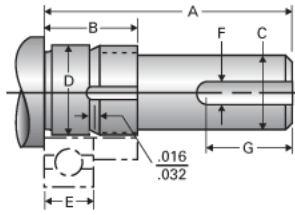

### Product Info

Nominal Bearing Journal Size 95

### Dimensions

C [in]	3.500 / 3.499
D [in]	3.7402 / 3.7394
F [in]	0.875
G [in]	6.00
Typical Journal for Single Bearing A [in]	9.60
Typical Journal for Single Bearing B [in]	2.60
Typical Journal for Single Bearing E [in]	1.772
Lock Nut	AN-19
Lock Washer	W-19