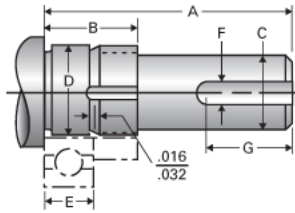

### Product Info

Nominal Bearing Journal Size 65

### Dimensions

C [in]	2.375 / 2.374
D [in]	2.5591 / 2.5585
F [in]	0.625
G [in]	3.70
Typical Journal for Single Bearing A [in]	6.71
Typical Journal for Single Bearing B [in]	1.96
Typical Journal for Single Bearing E [in]	1.299
Lock Nut	N-13
Lock Washer	W-13