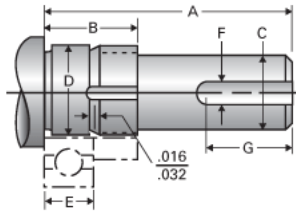

### Product Info

Nominal Bearing Journal Size 65

### Dimensions

C [in]	2.375 / 2.374
D [in]	2.5591 / 2.5585
F [in]	0.625
G [in]	3.70
Typical Journal for Single Bearing A [in]	6.71
Typical Journal for Single Bearing B [in]	1.96
Typical Journal for Single Bearing E [in]	1.299
Lock Nut	N-13
Lock Washer	W-13