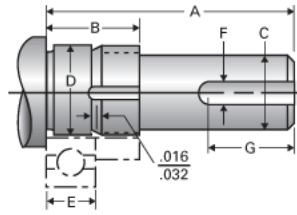

### Product Info

Nominal Bearing Journal Size 60

### Dimensions

C [in]	2.250 / 2.249
D [in]	2.3627 / 2.3621
F [in]	0.500
G [in]	2.75
Typical Journal for Single Bearing A [in]	5.56
Typical Journal for Single Bearing B [in]	1.88
Typical Journal for Single Bearing E [in]	1.221
Lock Nut	N-12
Lock Washer	W-12