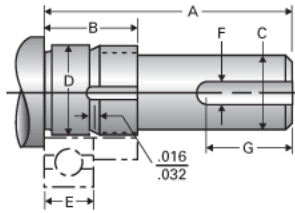

### Product Info

Nominal Bearing Journal Size 60

### Dimensions

C [in]	2.250 / 2.249
D [in]	2.3627 / 2.3621
F [in]	0.500
G [in]	2.75
Typical Journal for Single Bearing A [in]	5.56
Typical Journal for Single Bearing B [in]	1.88
Typical Journal for Single Bearing E [in]	1.221
Lock Nut	N-12
Lock Washer	W-12