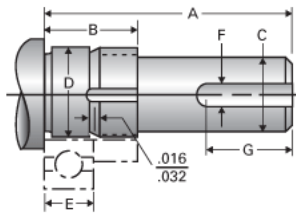

### Product Info

Nominal Bearing Journal Size 60

### Dimensions

C [in]	2.250 / 2.249
D [in]	2.3627 / 2.3621
F [in]	0.500
G [in]	2.75
Typical Journal for Single Bearing A [in]	5.56
Typical Journal for Single Bearing B [in]	1.88
Typical Journal for Single Bearing E [in]	1.221
Lock Nut	N-12
Lock Washer	W-12