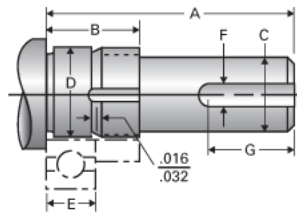

Type 1L, End Code 50

Call 800-321-7800 or visit us online at www.nookindustries.com to configure and order your Type 1L, End Code 50 today!

Product Info

Nominal Bearing Journal Size 50

Dimensions

C [in]	1.750 / 1.749
D [in]	1.9689 / 1.9684
F [in]	0.375
G [in]	2.30
Typical Journal for Single Bearing A [in]	4.56
Typical Journal for Single Bearing B [in]	1.68
Typical Journal for Single Bearing E [in]	1.063
Lock Nut	N-10
Lock Washer	W-10