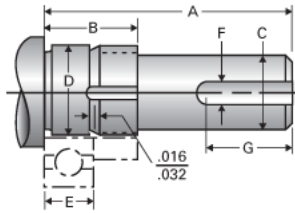

### Product Info

Nominal Bearing Journal Size 45

### Dimensions

C [in]	1.375 / 1.374
D [in]	1.7721 / 1.7716
F [in]	0.313
G [in]	1.50
Typical Journal for Single Bearing A [in]	3.73
Typical Journal for Single Bearing B [in]	1.54
Typical Journal for Single Bearing E [in]	0.984
Lock Nut	N-09
Lock Washer	W-09