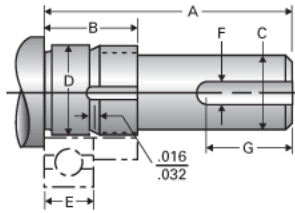

Type 1L, End Code 40

Call 800-321-7800 or visit us online at www.nookindustries.com to configure and order your Type 1L, End Code 40 today!

Product Info

Nominal Bearing Journal Size 40

Dimensions

C [in]	1.375 / 1.374
D [in]	1.5752 / 1.5747
F [in]	0.313
G [in]	1.50
Typical Journal for Single Bearing A [in]	3.65
Typical Journal for Single Bearing B [in]	1.46
Typical Journal for Single Bearing E [in]	0.906
Lock Nut	N-08
Lock Washer	W-08