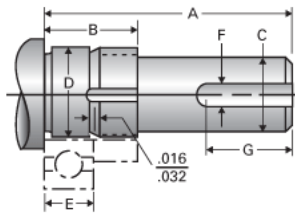

### Product Info

Nominal Bearing Journal Size 35

### Dimensions

C [in]	1.250 / 1.249
D [in]	1.3784 / 1.3779
F [in]	0.250
G [in]	1.25
Typical Journal for Single Bearing A [in]	3.33
Typical Journal for Single Bearing B [in]	1.23
Typical Journal for Single Bearing E [in]	0.669
Lock Nut	N-07
Lock Washer	W-07