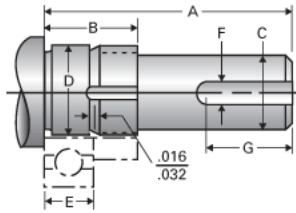

### Product Info

Nominal Bearing Journal Size 30

### Dimensions

C [in]	1.000 / .999
D [in]	1.1814 / 1.1810
F [in]	0.250
G [in]	1.25
Typical Journal for Single Bearing A [in]	2.97
Typical Journal for Single Bearing B [in]	1.16
Typical Journal for Single Bearing E [in]	0.630
Lock Nut	N-06
Lock Washer	W-06