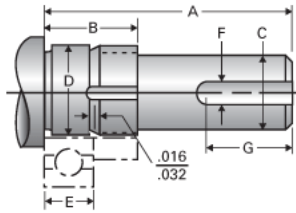

### Product Info

Nominal Bearing Journal Size 30

### Dimensions

|   |                 |
|---|-----------------|
| C [in]                                    | 1.000 / .999    |
| D [in]                                    | 1.1814 / 1.1810 |
| F [in]                                    | 0.250           |
| G [in]                                    | 1.25            |
| Typical Journal for Single Bearing A [in] | 2.97            |
| Typical Journal for Single Bearing B [in] | 1.16            |
| Typical Journal for Single Bearing E [in] | 0.630           |
| Lock Nut                                  | N-06            |
| Lock Washer                               | W-06            |