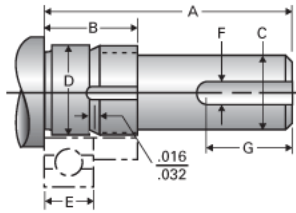

### Product Info

Nominal Bearing Journal Size 25

### Dimensions

C [in]	.750 / .749
D [in]	.9846 / .9842
F [in]	0.188
G [in]	1.00
Typical Journal for Single Bearing A [in]	2.68
Typical Journal for Single Bearing B [in]	1.12
Typical Journal for Single Bearing E [in]	0.591
Lock Nut	N-05
Lock Washer	W-05