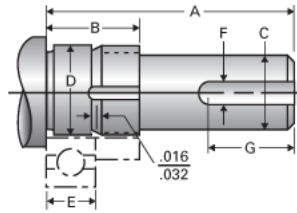

### Product Info

Nominal Bearing Journal Size 25

### Dimensions

C [in]	.750 / .749
D [in]	.9846 / .9842
F [in]	0.188
G [in]	1.00
Typical Journal for Single Bearing A [in]	2.68
Typical Journal for Single Bearing B [in]	1.12
Typical Journal for Single Bearing E [in]	0.591
Lock Nut	N-05
Lock Washer	W-05