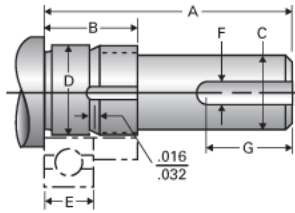

### Product Info

Nominal Bearing Journal Size 25

### Dimensions

C [in]	.750 / .749
D [in]	.9846 / .9842
F [in]	0.188
G [in]	1.00
Typical Journal for Single Bearing A [in]	2.68
Typical Journal for Single Bearing B [in]	1.12
Typical Journal for Single Bearing E [in]	0.591
Lock Nut	N-05
Lock Washer	W-05