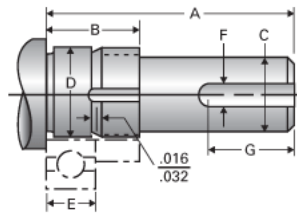

Type 1L, End Code 20

Call 800-321-7800 or visit us online at www.nookindustries.com to configure and order your Type 1L, End Code 20 today!

Product Info

Nominal Bearing Journal Size 20

Dimensions

C [in]	.625 / .624
D [in]	.7877 / .7873
F [in]	0.188
G [in]	1.00
Typical Journal for Single Bearing A [in]	2.37
Typical Journal for Single Bearing B [in]	1.06
Typical Journal for Single Bearing E [in]	0.551
Lock Nut	N-04
Lock Washer	W-04