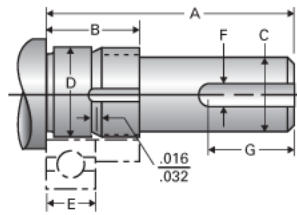

### Product Info

Nominal Bearing Journal Size 20

### Dimensions

C [in]	.625 / .624
D [in]	.7877 / .7873
F [in]	0.188
G [in]	1.00
Typical Journal for Single Bearing A [in]	2.37
Typical Journal for Single Bearing B [in]	1.06
Typical Journal for Single Bearing E [in]	0.551
Lock Nut	N-04
Lock Washer	W-04