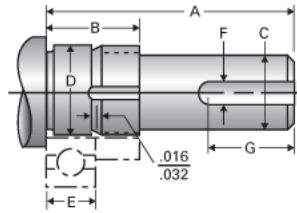

Type 1L, End Code 20

Call 800-321-7800 or visit us online at www.nookindustries.com to configure and order your Type 1L, End Code 20 today!

Product Info

Nominal Bearing Journal Size 20

Dimensions

C [in]	.625 / .624
D [in]	.7877 / .7873
F [in]	0.188
G [in]	1.00
Typical Journal for Single Bearing A [in]	2.37
Typical Journal for Single Bearing B [in]	1.06
Typical Journal for Single Bearing E [in]	0.551
Lock Nut	N-04
Lock Washer	W-04