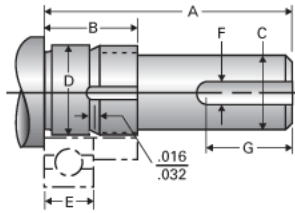

Type 1L, End Code 15

Call 800-321-7800 or visit us online at www.nookindustries.com to configure and order your Type 1L, End Code 15 today!

Product Info

Nominal Bearing Journal Size 15

Dimensions

C [in]	.500 / .499
D [in]	.5908 / .5905
F [in]	0.125
G [in]	1.00
Typical Journal for Single Bearing A [in]	2.15
Typical Journal for Single Bearing B [in]	0.84
Typical Journal for Single Bearing E [in]	0.433
Lock Nut	N-02
Lock Washer	W-02