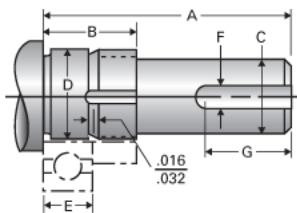

Type 1L, End Code 15

Call 800-321-7800 or visit us online at www.nookindustries.com to configure and order your Type 1L, End Code 15 today!

Product Info

Nominal Bearing Journal Size 15

Dimensions

C [in]	.500 / .499
D [in]	.5908 / .5905
F [in]	0.125
G [in]	1.00
Typical Journal for Single Bearing A [in]	2.15
Typical Journal for Single Bearing B [in]	0.84
Typical Journal for Single Bearing E [in]	0.433
Lock Nut	N-02
Lock Washer	W-02