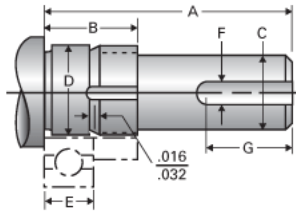

Type 1L, End Code 15

Call 800-321-7800 or visit us online at www.nookindustries.com to configure and order your Type 1L, End Code 15 today!

Product Info

Nominal Bearing Journal Size 15

Dimensions

C [in]	.500 / .499
D [in]	.5908 / .5905
F [in]	0.125
G [in]	1.00
Typical Journal for Single Bearing A [in]	2.15
Typical Journal for Single Bearing B [in]	0.84
Typical Journal for Single Bearing E [in]	0.433
Lock Nut	N-02
Lock Washer	W-02