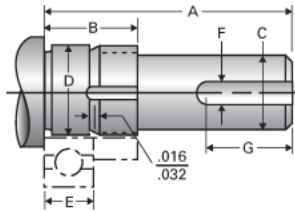

### Product Info

Nominal Bearing Journal Size 12

### Dimensions

C [in]	.406 / .405
D [in]	.4726 / .4723
F [in]	0.125
G [in]	1.00
Typical Journal for Single Bearing A [in]	2.11
Typical Journal for Single Bearing B [in]	0.81
Typical Journal for Single Bearing E [in]	0.394
Lock Nut	N-01
Lock Washer	W-01