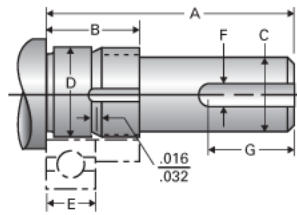

Type 1L, End Code 12

Call 800-321-7800 or visit us online at www.nookindustries.com to configure and order your Type 1L, End Code 12 today!

Product Info

Nominal Bearing Journal Size 12

Dimensions

C [in]	.406 / .405
D [in]	.4726 / .4723
F [in]	0.125
G [in]	1.00
Typical Journal for Single Bearing A [in]	2.11
Typical Journal for Single Bearing B [in]	0.81
Typical Journal for Single Bearing E [in]	0.394
Lock Nut	N-01
Lock Washer	W-01