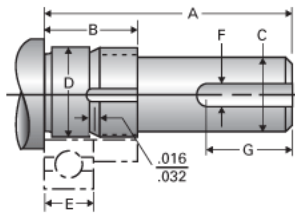

Type 1L, End Code 12

Call 800-321-7800 or visit us online at www.nookindustries.com to configure and order your Type 1L, End Code 12 today!

Product Info

Nominal Bearing Journal Size 12

Dimensions

| | |
|---|---------------|
| C [in] | .406 / .405 |
| D [in] | .4726 / .4723 |
| F [in] | 0.125 |
| G [in] | 1.00 |
| Typical Journal for Single Bearing A [in] | 2.11 |
| Typical Journal for Single Bearing B [in] | 0.81 |
| Typical Journal for Single Bearing E [in] | 0.394 |
| Lock Nut | N-01 |
| Lock Washer | W-01 |