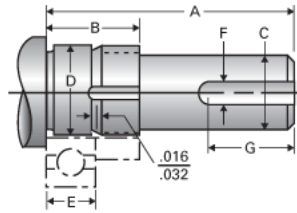

Type 1L, End Code 12

Call 800-321-7800 or visit us online at www.nookindustries.com to configure and order your Type 1L, End Code 12 today!

Product Info

Nominal Bearing Journal Size 12

Dimensions

C [in]	.406 / .405
D [in]	.4726 / .4723
F [in]	0.125
G [in]	1.00
Typical Journal for Single Bearing A [in]	2.11
Typical Journal for Single Bearing B [in]	0.81
Typical Journal for Single Bearing E [in]	0.394
Lock Nut	N-01
Lock Washer	W-01