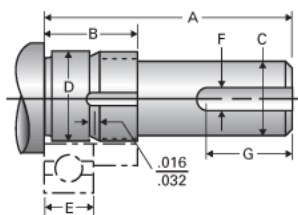

### Product Info

Nominal Bearing Journal Size 12

### Dimensions

C [in]	.406 / .405
D [in]	.4726 / .4723
F [in]	0.125
G [in]	1.00
Typical Journal for Single Bearing A [in]	2.11
Typical Journal for Single Bearing B [in]	0.81
Typical Journal for Single Bearing E [in]	0.394
Lock Nut	N-01
Lock Washer	W-01