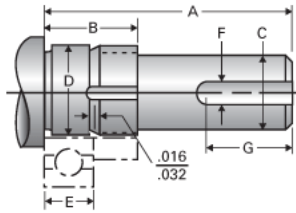

### Product Info

Nominal Bearing Journal Size 10

### Dimensions

C [in]	.312 / .311
D [in]	.3939 / .3936
F [in]	0.125
G [in]	0.50
Typical Journal for Single Bearing A [in]	1.37
Typical Journal for Single Bearing B [in]	0.69
Typical Journal for Single Bearing E [in]	0.315
Lock Nut	N-00
Lock Washer	W-00