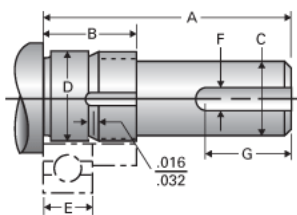

### Product Info

Nominal Bearing Journal Size 10

### Dimensions

C [in]	.312 / .311
D [in]	.3939 / .3936
F [in]	0.125
G [in]	0.50
Typical Journal for Single Bearing A [in]	1.37
Typical Journal for Single Bearing B [in]	0.69
Typical Journal for Single Bearing E [in]	0.315
Lock Nut	N-00
Lock Washer	W-00