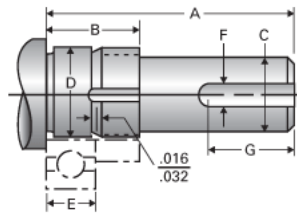

Type 1L, End Code 9

Call 800-321-7800 or visit us online at www.nookindustries.com to configure and order your Type 1L, End Code 9 today!

Product Info

Nominal Bearing Journal Size 9

Dimensions

C [in]	.250 / .249
D [in]	.3544 / .3541
F [in]	0.094
G [in]	0.46
Typical Journal for Single Bearing A [in]	1.38
Typical Journal for Single Bearing B [in]	0.72
Typical Journal for Single Bearing E [in]	0.315
Lock Nut	5/16-24
Lock Washer	N/A