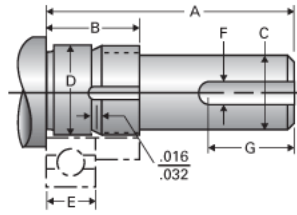

### Product Info

Nominal Bearing Journal Size 9

### Dimensions

C [in]	.250 / .249
D [in]	.3544 / .3541
F [in]	0.094
G [in]	0.46
Typical Journal for Single Bearing A [in]	1.38
Typical Journal for Single Bearing B [in]	0.72
Typical Journal for Single Bearing E [in]	0.315
Lock Nut	5/16-24
Lock Washer	N/A