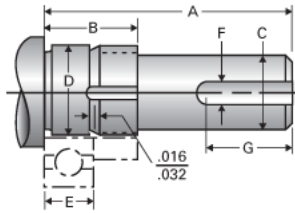

Type 1L, End Code 8

Call 800-321-7800 or visit us online at www.nookindustries.com to configure and order your Type 1L, End Code 8 today!

Product Info

Nominal Bearing Journal Size 8

Dimensions

C [in]	.250 / .249
D [in]	.3151 / .3148
F [in]	0.094
G [in]	0.46
Typical Journal for Single Bearing A [in]	1.31
Typical Journal for Single Bearing B [in]	0.58
Typical Journal for Single Bearing E [in]	0.276
Lock Nut	5/16-24
Lock Washer	N/A