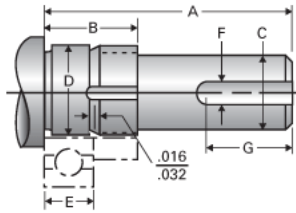

Type 1L, End Code 8

Call 800-321-7800 or visit us online at www.nookindustries.com to configure and order your Type 1L, End Code 8 today!

Product Info

Nominal Bearing Journal Size 8

Dimensions

C [in]	.250 / .249
D [in]	.3151 / .3148
F [in]	0.094
G [in]	0.46
Typical Journal for Single Bearing A [in]	1.31
Typical Journal for Single Bearing B [in]	0.58
Typical Journal for Single Bearing E [in]	0.276
Lock Nut	5/16-24
Lock Washer	N/A