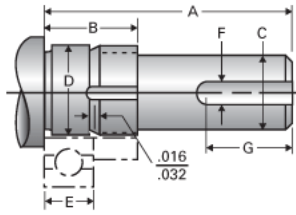

### Product Info

Nominal Bearing Journal Size 7

### Dimensions

C [in]	.187 / .186
D [in]	.2757 / .2754
F [in]	0.063
G [in]	0.34
Typical Journal for Single Bearing A [in]	1.12
Typical Journal for Single Bearing B [in]	0.65
Typical Journal for Single Bearing E [in]	0.276
Lock Nut	1/4-20
Lock Washer	N/A