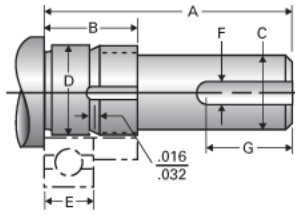

### Product Info

Nominal Bearing Journal Size 7

### Dimensions

C [in]	.187 / .186
D [in]	.2757 / .2754
F [in]	0.063
G [in]	0.34
Typical Journal for Single Bearing A [in]	1.12
Typical Journal for Single Bearing B [in]	0.65
Typical Journal for Single Bearing E [in]	0.276
Lock Nut	1/4-20
Lock Washer	N/A