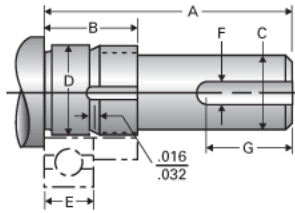

### Product Info

Nominal Bearing Journal Size 7

### Dimensions

C [in]	.187 / .186
D [in]	.2757 / .2754
F [in]	0.063
G [in]	0.34
Typical Journal for Single Bearing A [in]	1.12
Typical Journal for Single Bearing B [in]	0.65
Typical Journal for Single Bearing E [in]	0.276
Lock Nut	1/4-20
Lock Washer	N/A