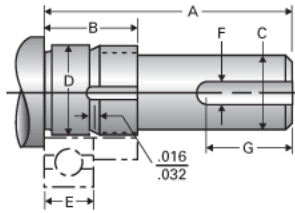

Type 1L, End Code 6

Call 800-321-7800 or visit us online at www.nookindustries.com to configure and order your Type 1L, End Code 6 today!

Product Info

Nominal Bearing Journal Size 6

Dimensions

C [in]	.125 / .124
D [in]	.2363 / .2360
F [in]	N/A
G [in]	N/A
Typical Journal for Single Bearing A [in]	0.88
Typical Journal for Single Bearing B [in]	0.55
Typical Journal for Single Bearing E [in]	2.360
Lock Nut	#10-32
Lock Washer	N/A