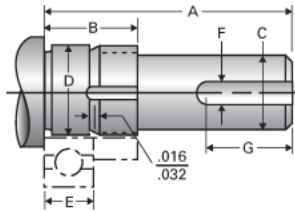

Type 1L, End Code 5

Call 800-321-7800 or visit us online at www.nookindustries.com to configure and order your Type 1L, End Code 5 today!

Product Info

Nominal Bearing Journal Size 5

Dimensions

C [in]	.125 / .124
D [in]	.1970 / .1967
F [in]	N/A
G [in]	N/A
Typical Journal for Single Bearing A [in]	0.88
Typical Journal for Single Bearing B [in]	0.55
Typical Journal for Single Bearing E [in]	0.236
Lock Nut	#10-32
Lock Washer	N/A