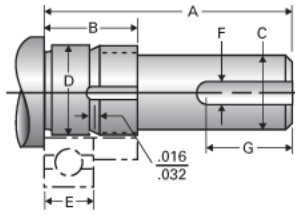

Type 1L, End Code 5

Call 800-321-7800 or visit us online at www.nookindustries.com to configure and order your Type 1L, End Code 5 today!

Product Info

Nominal Bearing Journal Size 5

Dimensions

C [in]	.125 / .124
D [in]	.1970 / .1967
F [in]	N/A
G [in]	N/A
Typical Journal for Single Bearing A [in]	0.88
Typical Journal for Single Bearing B [in]	0.55
Typical Journal for Single Bearing E [in]	0.236
Lock Nut	#10-32
Lock Washer	N/A