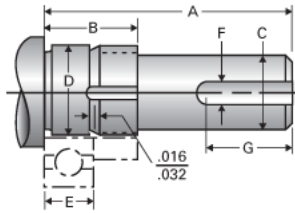

### Product Info

Nominal Bearing Journal Size 5

### Dimensions

C [in]	.125 / .124
D [in]	.1970 / .1967
F [in]	N/A
G [in]	N/A
Typical Journal for Single Bearing A [in]	0.88
Typical Journal for Single Bearing B [in]	0.55
Typical Journal for Single Bearing E [in]	0.236
Lock Nut	#10-32
Lock Washer	N/A