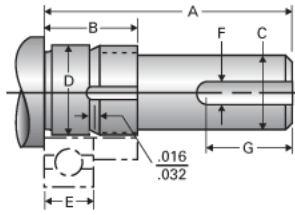

Type 1L, End Code 3

Call 800-321-7800 or visit us online at www.nookindustries.com to configure and order your Type 1L, End Code 3 today!

Product Info

Nominal Bearing Journal Size 3

Dimensions

C [in]	.093 / .092
D [in]	.1251 / .1248
F [in]	N/A
G [in]	N/A
Typical Journal for Single Bearing A [in]	0.63
Typical Journal for Single Bearing B [in]	0.36
Typical Journal for Single Bearing E [in]	0.156
Lock Nut	#5-40
Lock Washer	N/A