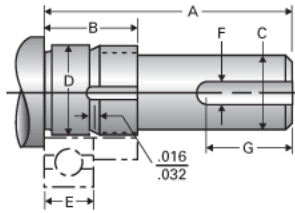

Type 1L, End Code 3

Call 800-321-7800 or visit us online at www.nookindustries.com to configure and order your Type 1L, End Code 3 today!

Product Info

Nominal Bearing Journal Size 3

Dimensions

| | |
|---|---------------|
| C [in] | .093 / .092 |
| D [in] | .1251 / .1248 |
| F [in] | N/A |
| G [in] | N/A |
| Typical Journal for Single Bearing A [in] | 0.63 |
| Typical Journal for Single Bearing B [in] | 0.36 |
| Typical Journal for Single Bearing E [in] | 0.156 |
| Lock Nut | #5-40 |
| Lock Washer | N/A |