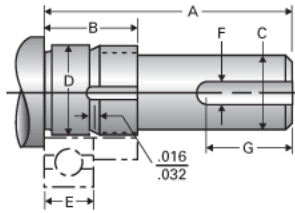

Type 1L, End Code 3

Call 800-321-7800 or visit us online at www.nookindustries.com to configure and order your Type 1L, End Code 3 today!

Product Info

Nominal Bearing Journal Size 3

Dimensions

C [in]	.093 / .092
D [in]	.1251 / .1248
F [in]	N/A
G [in]	N/A
Typical Journal for Single Bearing A [in]	0.63
Typical Journal for Single Bearing B [in]	0.36
Typical Journal for Single Bearing E [in]	0.156
Lock Nut	#5-40
Lock Washer	N/A