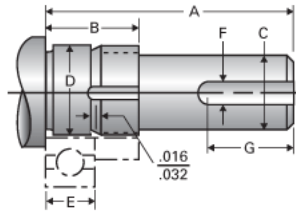

### Product Info

Nominal Bearing Journal Size 105

### Dimensions

C [in]	4.000 / 3.999
D [in]	4.1345 / 4.1338
F [in]	1.000
G [in]	6.75
Typical Journal for Single Bearing A [in]	10.84
Typical Journal for Single Bearing B [in]	2.84
Typical Journal for Single Bearing E [in]	1.929
Lock Nut	AN-21
Lock Washer	W-21