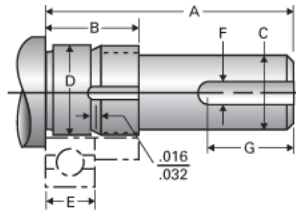

Type 1K, End Code 105

Call 800-321-7800 or visit us online at www.nookindustries.com to configure and order your Type 1K, End Code 105 today!

Product Info

Nominal Bearing Journal Size 105

Dimensions

C [in]	4.000 / 3.999
D [in]	4.1345 / 4.1338
F [in]	1.000
G [in]	6.75
Typical Journal for Single Bearing A [in]	10.84
Typical Journal for Single Bearing B [in]	2.84
Typical Journal for Single Bearing E [in]	1.929
Lock Nut	AN-21
Lock Washer	W-21