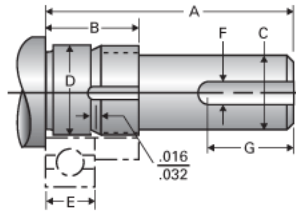

### Product Info

Nominal Bearing Journal Size 105

### Dimensions

|   |                 |
|---|-----------------|
| C [in]                                    | 4.000 / 3.999   |
| D [in]                                    | 4.1345 / 4.1338 |
| F [in]                                    | 1.000           |
| G [in]                                    | 6.75            |
| Typical Journal for Single Bearing A [in] | 10.84           |
| Typical Journal for Single Bearing B [in] | 2.84            |
| Typical Journal for Single Bearing E [in] | 1.929           |
| Lock Nut                                  | AN-21           |
| Lock Washer                               | W-21            |