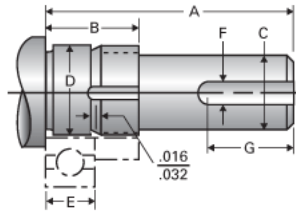

Type 1K, End Code 20

Call 800-321-7800 or visit us online at www.nookindustries.com to configure and order your Type 1K, End Code 20 today!

Product Info

Nominal Bearing Journal Size 20

Dimensions

C [in]	.625 / .624
D [in]	.7877 / .7873
F [in]	0.188
G [in]	1.00
Typical Journal for Single Bearing A [in]	0.24
Typical Journal for Single Bearing B [in]	1.06
Typical Journal for Single Bearing E [in]	0.551
Lock Nut	N-04
Lock Washer	W-04