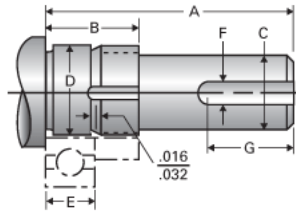

Type 1K, End Code 20

Call 800-321-7800 or visit us online at www.nookindustries.com to configure and order your Type 1K, End Code 20 today!

Product Info

Nominal Bearing Journal Size 20

Dimensions

C [in]	.625 / .624
D [in]	.7877 / .7873
F [in]	0.188
G [in]	1.00
Typical Journal for Single Bearing A [in]	2.37
Typical Journal for Single Bearing B [in]	1.06
Typical Journal for Single Bearing E [in]	0.551
Lock Nut	N-04
Lock Washer	W-04