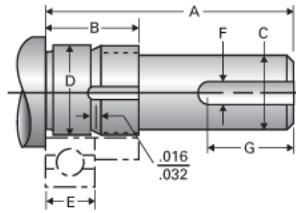

### Product Info

Nominal Bearing Journal Size 20

### Dimensions

C [in]	.625 / .624
D [in]	.7877 / .7873
F [in]	0.188
G [in]	1.00
Typical Journal for Single Bearing A [in]	0.24
Typical Journal for Single Bearing B [in]	1.06
Typical Journal for Single Bearing E [in]	0.551
Lock Nut	N-04
Lock Washer	W-04