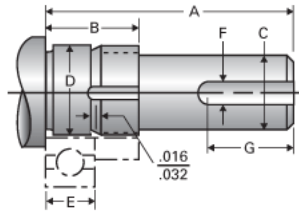

Type 1K, End Code 20

Call 800-321-7800 or visit us online at www.nookindustries.com to configure and order your Type 1K, End Code 20 today!

Product Info

Nominal Bearing Journal Size 20

Dimensions

C [in]	.625 / .624
D [in]	.7877 / .7873
F [in]	0.188
G [in]	1.00
Typical Journal for Single Bearing A [in]	0.24
Typical Journal for Single Bearing B [in]	1.06
Typical Journal for Single Bearing E [in]	0.551
Lock Nut	N-04
Lock Washer	W-04