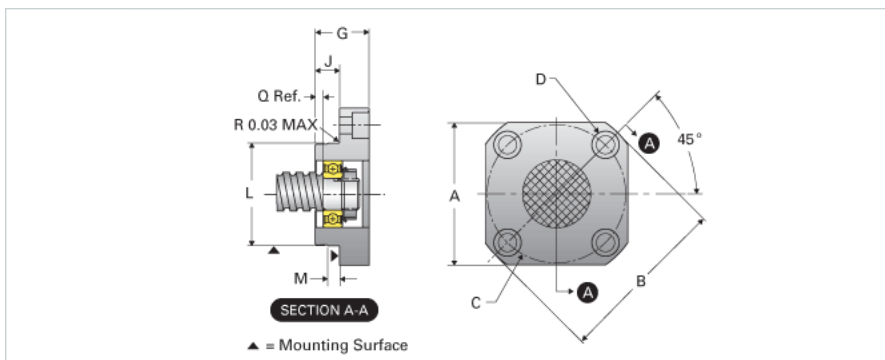

### Product Info

Part Number	EZF-4012
Machined End Code	12
Nominal Bearing Journal Size [mm]	12

### Dimensions

A [in]	2.50
B - Diameter [in]	3.17
C Bolt Circle [in]	2.500
C Bore [in]	0.44
D Thru [in]	0.266
G [in]	1.15
J [in]	0.55
L Maximum [in]	1.8894
L Minimum [in]	1.8888
M [in]	0.312
Q [in]	0.13

### Weight

Weight [lb]	1.31
-------------	------