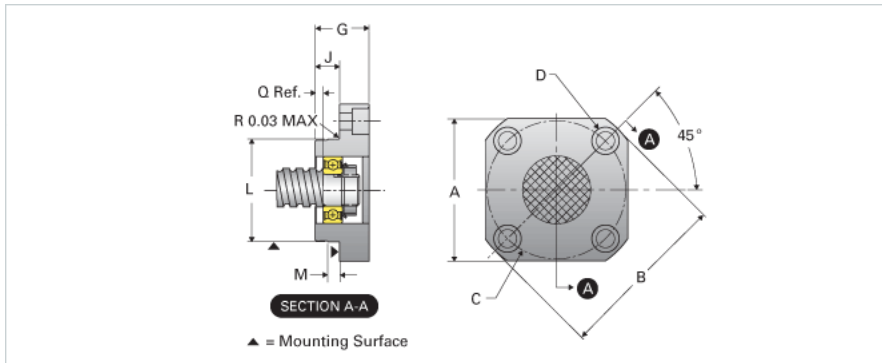

EZFE-MOUNT EZF-4008

Call 800-321-7800 or visit us online at www.nookindustries.com to configure and order your EZFE-MOUNT EZF-4008 today!

Product Info

Part Number	EZF-4008
Machined End Code	8
Nominal Bearing Journal Size [mm]	8

Dimensions

A [in]	1.88
B - Diameter [in]	2.44
C Bolt Circle [in]	1.875
C Bore [in]	0.44
D Thru [in]	0.266
G [in]	1.00
J [in]	0.40
L Maximum [in]	1.3775
L Minimum [in]	1.3770
M [in]	0.188
Q [in]	0.13

Weight

Weight [lb]	0.50
-------------	------