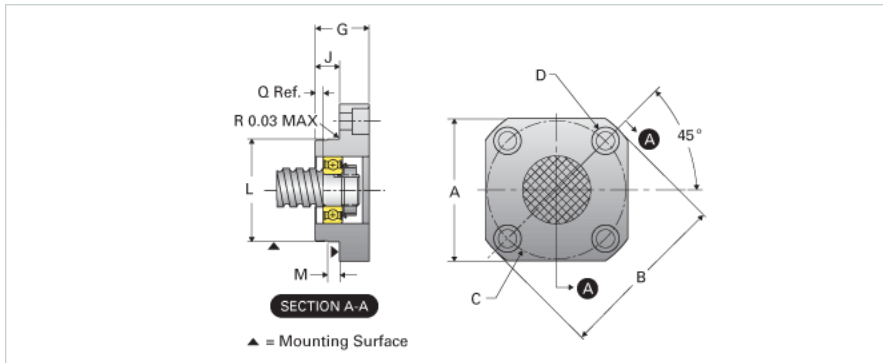

### Product Info

Part Number	EZF-4008
Machined End Code	8
Nominal Bearing Journal Size [mm]	8

### Dimensions

A [in]	1.88
B - Diameter [in]	2.44
C Bolt Circle [in]	1.875
C Bore [in]	0.44
D Thru [in]	0.266
G [in]	1.00
J [in]	0.40
L Maximum [in]	1.3775
L Minimum [in]	1.3770
M [in]	0.188
Q [in]	0.13