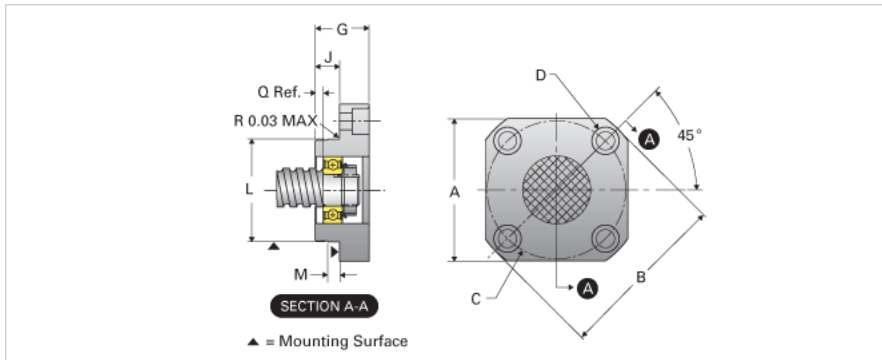

EZFE-MOUNT EZF-4008

Call 800-321-7800 or visit us online at www.nookindustries.com to configure and order your EZFE-MOUNT EZF-4008 today!

Product Info

Part Number	EZF-4008
Machined End Code	8
Nominal Bearing Journal Size [mm]	8

Dimensions

A [in]	1.88
B - Diameter [in]	2.44
C Bolt Circle [in]	1.875
C Bore [in]	0.44
D Thru [in]	0.266
G [in]	1.00
J [in]	0.40
L Maximum [in]	1.3775
L Minimum [in]	1.3770
M [in]	0.188
Q [in]	0.13

Weight

Weight [lb]	0.50