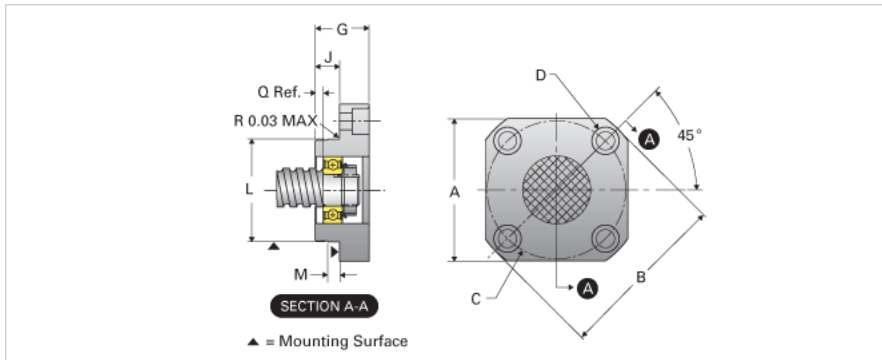

EZFE-MOUNT EZF-4008

Call 800-321-7800 or visit us online at www.nookindustries.com to configure and order your EZFE-MOUNT EZF-4008 today!

Product Info

Part Number	EZF-4008
Machined End Code	8
Nominal Bearing Journal Size [mm]	8

Dimensions

A [in]	1.88
B - Diameter [in]	2.44
C Bolt Circle [in]	1.875
C Bore [in]	0.44
D Thru [in]	0.266
G [in]	1.00
J [in]	0.40
L Maximum [in]	1.3775
L Minimum [in]	1.3770
M [in]	0.188
Q [in]	0.13

Weight

Weight [lb]	0.50
-------------	------