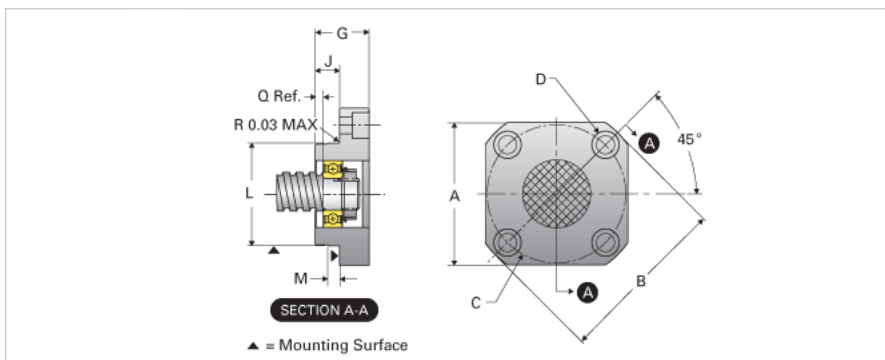

EZFE-MOUNT EZF-4008

Call 800-321-7800 or visit us online at www.nookindustries.com to configure and order your EZFE-MOUNT EZF-4008 today!

Product Info

Part Number	EZF-4008
Machined End Code	8
Nominal Bearing Journal Size [mm]	8

Dimensions

A [in]	1.88
B - Diameter [in]	2.44
C Bolt Circle [in]	1.875
C Bore [in]	0.44
D Thru [in]	0.266
G [in]	1.00
J [in]	0.40
L Maximum [in]	1.3775
L Minimum [in]	1.3770
M [in]	0.188
Q [in]	0.13

Weight

Weight [lb]	0.50
-------------	------