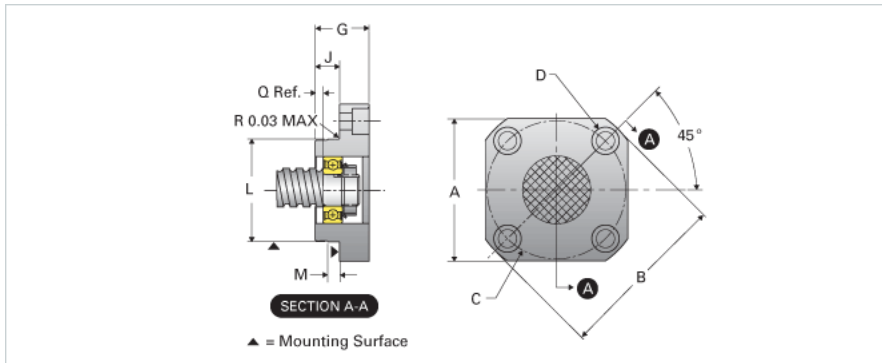

### Product Info

Part Number	EZF-4007
Machined End Code	7
Nominal Bearing Journal Size [mm]	7

### Dimensions

A [in]	1.88
B - Diameter [in]	2.44
C Bolt Circle [in]	1.875
C Bore [in]	0.44
D Thru [in]	0.266
G [in]	1.00
J [in]	0.40
L Maximum [in]	1.3775
L Minimum [in]	1.3770
M [in]	0.188
Q [in]	0.13