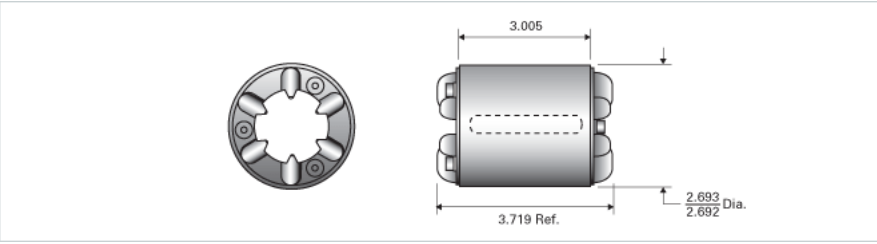

PowerTorq SOR8945

Call 800-321-7800 or visit us online at www.nookindustries.com to configure and order your PowerTorq SOR8945 today!

Product Info	
Part Number	SOR8945
Nominal Diameter [in]	1.500
Details	
Active Circuits	6
Nominal Ball Diameter [in]	0.250
Optional Keyway	3/8x3/16x2.00
Ball Return	Stamped
Balls per Outer Race	168
Weight	
Outer Race Weight [lb]	3.42
Performance Specifications	
Dynamic Torque [in-lb]	8400
Static Torque [in-lb]	23170