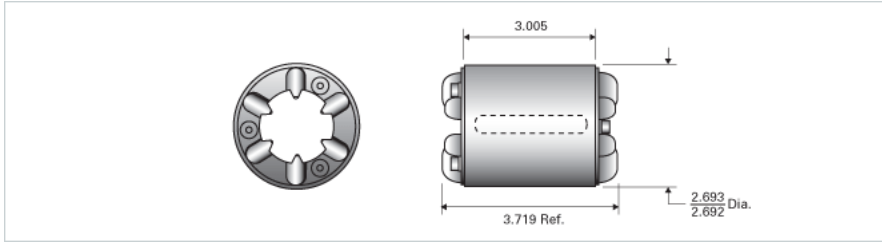

PowerTorq SOR8945

Call 800-321-7800 or visit us online at www.nookindustries.com to configure and order your PowerTorq SOR8945 today!

Product Info	
Part Number	SOR8945
Nominal Diameter [in]	1.500
Details	
Active Circuits	6
Nominal Ball Diameter [in]	0.250
Optional Keyway	3/8x3/16x2.00
Ball Return	Stamped
Balls per Outer Race	168
Weight	
Outer Race Weight [lb]	3.42
Performance Specifications	
Dynamic Torque [in-lb]	8400
Static Torque [in-lb]	23170