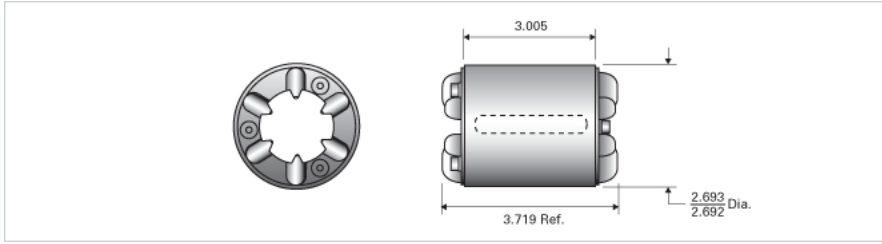

## PowerTorq SOR8945

Call 800-321-7800 or visit us online at [www.nookindustries.com](http://www.nookindustries.com) to configure and order your PowerTorq SOR8945 today!

<b>Product Info</b>	
Part Number	SOR8945
Nominal Diameter [in]	1.500
<b>Details</b>	
Active Circuits	6
Nominal Ball Diameter [in]	0.250
Optional Keyway	3/8x3/16x2.00
Ball Return	Stamped
Balls per Outer Race	168
<b>Weight</b>	
Outer Race Weight [lb]	3.42
<b>Performance Specifications</b>	
Dynamic Torque [in-lb]	8400
Static Torque [in-lb]	23170