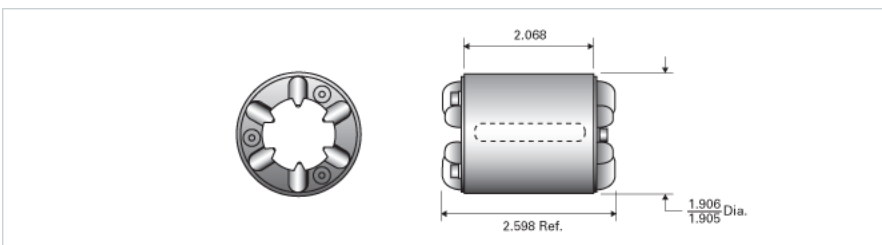

### Product Info

Part Number	SOR8944
Nominal Diameter [in]	1.000

### Details

Active Circuits	6
Nominal Ball Diameter [in]	0.188
Optional Keyway	1/4x1/8x1.625
Ball Return	Stamped
Balls per Outer Race	156

### Performance Specifications

Dynamic Torque [in-lb]	2600
Static Torque [in-lb]	7800