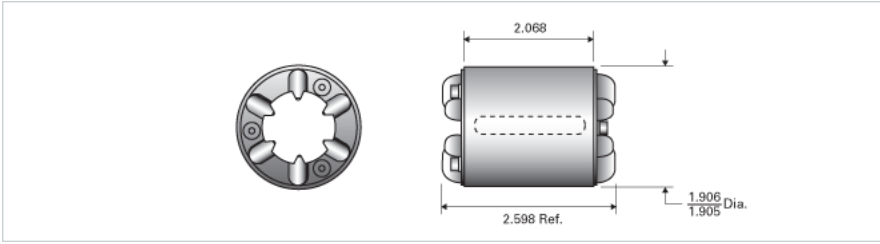

### Product Info

Part Number	SOR8944
Nominal Diameter [in]	1.000

### Details

Active Circuits	6
Nominal Ball Diameter [in]	0.188
Optional Keyway	1/4x1/8x1.625
Ball Return	Stamped
Balls per Outer Race	156

### Performance Specifications

Dynamic Torque [in-lb]	2600
Static Torque [in-lb]	7800