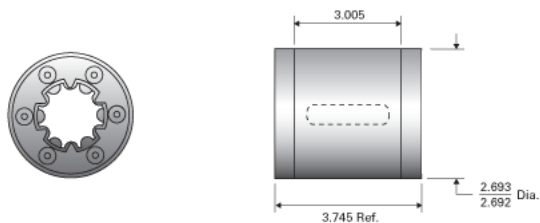

PowerTorq HPR8945

Call 800-321-7800 or visit us online at www.nookindustries.com to configure and order your PowerTorq HPR8945 today!

Product Info

Part Number	HPR8945
Nominal Diameter [in]	1.500

Details

Active Circuits	6
Nominal Ball Diameter [in]	0.250
Optional Keyway	3/8x3/16x2.00
Ball Return	Cast
Balls per Outer Race	168

Weight

Outer Race Weight [lb]	4.00
------------------------	------

Performance Specifications

Dynamic Torque [in-lb]	8400
Static Torque [in-lb]	23170