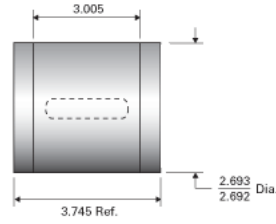

PowerTorq HPR8945

Call 800-321-7800 or visit us online at www.nookindustries.com to configure and order your PowerTorq HPR8945 today!

Product Info

Part Number	HPR8945
Nominal Diameter [in]	1.500

Details

Active Circuits	6
Nominal Ball Diameter [in]	0.250
Optional Keyway	3/8x3/16x2.00
Ball Return	Cast
Balls per Outer Race	168

Weight

Outer Race Weight [lb]	4.00
------------------------	------

Performance Specifications

Dynamic Torque [in-lb]	8400
Static Torque [in-lb]	23170