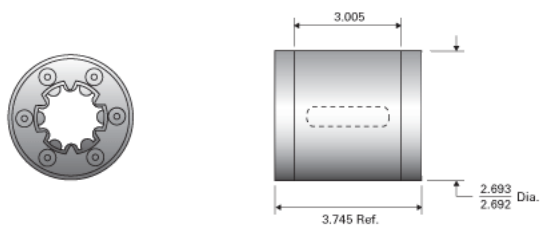

PowerTorq HPR8945

Call 800-321-7800 or visit us online at www.nookindustries.com to configure and order your PowerTorq HPR8945 today!

Product Info

Part Number	HPR8945
Nominal Diameter [in]	1.500

Details

Active Circuits	6
Nominal Ball Diameter [in]	0.250
Optional Keyway	3/8x3/16x2.00
Ball Return	Cast
Balls per Outer Race	168

Weight

Outer Race Weight [lb]	4.00

Performance Specifications

Dynamic Torque [in-lb]	8400
Static Torque [in-lb]	23170