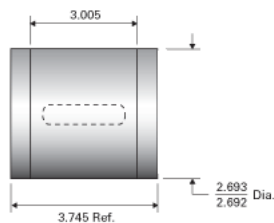

PowerTorq HPR8945

Call 800-321-7800 or visit us online at www.nookindustries.com to configure and order your PowerTorq HPR8945 today!

Product Info

Part Number	HPR8945
Nominal Diameter [in]	1.500

Details

Active Circuits	6
Nominal Ball Diameter [in]	0.250
Optional Keyway	3/8x3/16x2.00
Ball Return	Cast
Balls per Outer Race	168

Weight

Outer Race Weight [lb]	4.00
------------------------	------

Performance Specifications

Dynamic Torque [in-lb]	8400
Static Torque [in-lb]	23170