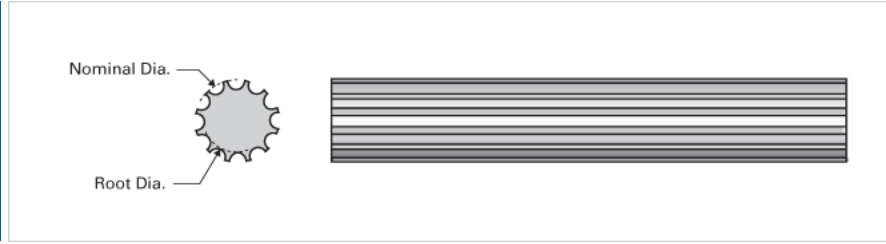

## PowerTorq 2500-6-0375

Call 800-321-7800 or visit us online at [www.nookindustries.com](http://www.nookindustries.com) to configure and order your PowerTorq 2500-6-0375 today!

<b>Product Info</b>	
Nominal Diameter [in]	2.500
<b>Details</b>	
Active Circuits	6
Root Diameter [in]	2.10
<b>Part Numbers</b>	
12 ft. Part Number	SRR6484
2 ft. Part Number	
4 ft. Part Number	SRR6468
6 ft. Part Number	
8 ft. Part Number	SRR6476
<b>Weight</b>	
Inner Race Weight [lb./ft.]	15.8