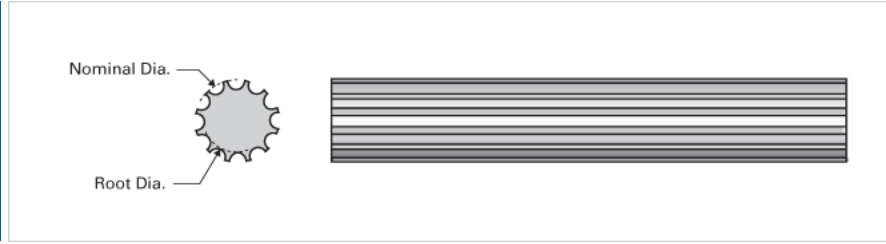

## PowerTorq 1500-6-0250

Call 800-321-7800 or visit us online at [www.nookindustries.com](http://www.nookindustries.com) to configure and order your PowerTorq 1500-6-0250 today!

<b>Product Info</b>	
Nominal Diameter [in]	1.500
<b>Details</b>	
Active Circuits	6
Root Diameter [in]	1.25
<b>Part Numbers</b>	
12 ft. Part Number	SRR6388
2 ft. Part Number	
4 ft. Part Number	SRR6372
6 ft. Part Number	
8 ft. Part Number	SRR6380
<b>Weight</b>	
Inner Race Weight [lb./ft.]	5.25