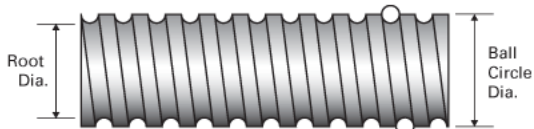

PowerTrac SRT 4000 - 1000 RH

Call 800-321-7800 or visit us online at www.nookindustries.com to configure and order your PowerTrac SRT 4000 - 1000 RH today!

Product Info

Screw Code	4000-1000 SRT RA
Precision	SRT
Screw Material	4150
Thread Direction	RH

Details

Ball Circle Diameter [in]	4.000
Lead [in]	1.000
Root Diameter [in]	3.338
End Code for Types 1,2,3,5 [* Journals may show tracings of the thread]	80
End Code for Type 4 [* Journals may show tracings of the thread]	48

Performance Specifications

Lead Accuracy +/- [in./ft.]	0.0080

Part Numbers

2 ft. Part Number	
4 ft. Part Number	SRT3259
6 ft. Part Number	
8 ft. Part Number	SRT3260
12 ft. Part Number	SRT3261
16 ft. Part Number	SRT0624
20 ft. Part Number	SRT3262

Weight

Screw Weight [lb./ft.]	34.40