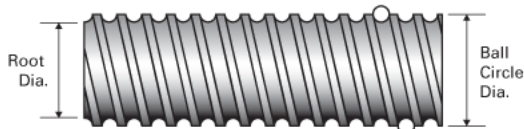

PowerTrac SRT 3000 - 1500 RH

Call 800-321-7800 or visit us online at www.nookindustries.com to configure and order your PowerTrac SRT 3000 - 1500 RH today!

Product Info

Screw Code	3000-1500 SRT RA
Precision	SRT
Screw Material	4150
Thread Direction	RH

Details

Ball Circle Diameter [in]	3.000
Lead [in]	1.500
Root Diameter [in]	2.480
End Code for Types 1,2,3,5 [* Journals may show tracings of the thread]	60
End Code for Type 4 [* Journals may show tracings of the thread]	39

Performance Specifications

Lead Accuracy +/- [in./ft.]	0.0080
-----------------------------	--------

Part Numbers

2 ft. Part Number	
4 ft. Part Number	SRT4987
6 ft. Part Number	
8 ft. Part Number	SRT4988
12 ft. Part Number	SRT4989
16 ft. Part Number	SRT0444
20 ft. Part Number	SRT0609

Weight

Screw Weight [lb./ft.]	19.30
------------------------	-------