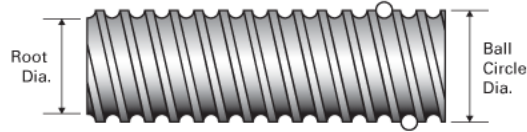

PowerTrac SRT 3000 - 1500 RH

Call 800-321-7800 or visit us online at www.nookindustries.com to configure and order your PowerTrac SRT 3000 - 1500 RH today!

Product Info

Screw Code	3000-1500 SRT RA
Precision	SRT
Screw Material	4150
Thread Direction	RH

Details

Ball Circle Diameter [in]	3.000
Lead [in]	1.500
Root Diameter [in]	2.480
End Code for Types 1,2,3,5 [* Journals may show tracings of the thread]	60
End Code for Type 4 [* Journals may show tracings of the thread]	39

Performance Specifications

Lead Accuracy +/- [in./ft.]	0.0080
-----------------------------	--------

Part Numbers

2 ft. Part Number	
4 ft. Part Number	SRT4987
6 ft. Part Number	
8 ft. Part Number	SRT4988
12 ft. Part Number	SRT4989
16 ft. Part Number	SRT0444
20 ft. Part Number	SRT0609

Weight

Screw Weight [lb./ft.]	19.30
------------------------	-------