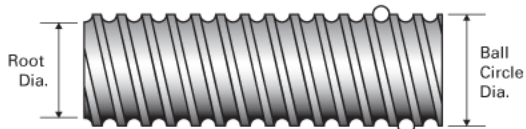

PowerTrac SRT 3000 - 1500 RH

Call 800-321-7800 or visit us online at www.nookindustries.com to configure and order your PowerTrac SRT 3000 - 1500 RH today!

Product Info

Screw Code	3000-1500 SRT RA
Precision	SRT
Screw Material	4150
Thread Direction	RH

Details

Ball Circle Diameter [in]	3.000
Lead [in]	1.500
Root Diameter [in]	2.480
End Code for Types 1,2,3,5 [* Journals may show tracings of the thread]	60
End Code for Type 4 [* Journals may show tracings of the thread]	39

Performance Specifications

Lead Accuracy +/- [in./ft.]	0.0080
-----------------------------	--------

Part Numbers

2 ft. Part Number	
4 ft. Part Number	SRT4987
6 ft. Part Number	
8 ft. Part Number	SRT4988
12 ft. Part Number	SRT4989
16 ft. Part Number	SRT0444
20 ft. Part Number	SRT0609

Weight

Screw Weight [lb./ft.]	19.30
------------------------	-------