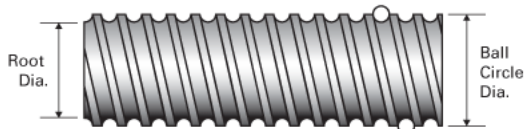

### Product Info

Screw Code	3000-1500 SRT RA
Precision	SRT
Screw Material	4150
Thread Direction	RH

### Details

Ball Circle Diameter [in]	3.000
Lead [in]	1.500
Root Diameter [in]	2.480
End Code for Types 1,2,3,5 [* Journals may show tracings of the thread]	60
End Code for Type 4 [* Journals may show tracings of the thread]	39

### Performance Specifications

Lead Accuracy +/- [in./ft.]	0.0080
-----------------------------	--------