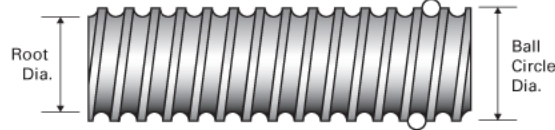

### Product Info

Screw Code	3000-0600 SRT LA
Precision	SRT
Screw Material	4150
Thread Direction	LH

### Details

Ball Circle Diameter [in]	3.000
Lead [in]	0.660
Root Diameter [in]	2.480
End Code for Types 1,2,3,5 [* Journals may show tracings of the thread]	60
End Code for Type 4 [* Journals may show tracings of the thread]	39

### Performance Specifications

Lead Accuracy +/- [in./ft.]	0.0080
-----------------------------	--------

### Part Numbers

2 ft. Part Number	
4 ft. Part Number	SRT0410
6 ft. Part Number	
8 ft. Part Number	SRT0411
12 ft. Part Number	SRT0412
16 ft. Part Number	SRT0413
20 ft. Part Number	SRT0414