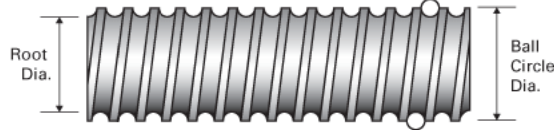

### Product Info

Screw Code	3000-0600 SRT LA
Precision	SRT
Screw Material	4150
Thread Direction	LH

### Details

Ball Circle Diameter [in]	3.000
Lead [in]	0.660
Root Diameter [in]	2.480
End Code for Types 1,2,3,5 [* Journals may show tracings of the thread]	60
End Code for Type 4 [* Journals may show tracings of the thread]	39

### Performance Specifications

Lead Accuracy +/- [in./ft.]	0.0080
-----------------------------	--------

### Part Numbers

2 ft. Part Number	
4 ft. Part Number	SRT0410
6 ft. Part Number	
8 ft. Part Number	SRT0411
12 ft. Part Number	SRT0412
16 ft. Part Number	SRT0413
20 ft. Part Number	SRT0414