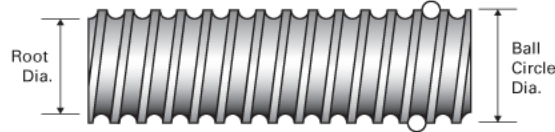

### Product Info

Screw Code	3000-0600 SRT LA
Precision	SRT
Screw Material	4150
Thread Direction	LH

### Details

Ball Circle Diameter [in]	3.000
Lead [in]	0.660
Root Diameter [in]	2.480
End Code for Types 1,2,3,5 [* Journals may show tracings of the thread]	60
End Code for Type 4 [* Journals may show tracings of the thread]	39

### Performance Specifications

Lead Accuracy +/- [in./ft.]	0.0080
-----------------------------	--------

### Part Numbers

2 ft. Part Number	
4 ft. Part Number	SRT0410
6 ft. Part Number	
8 ft. Part Number	SRT0411
12 ft. Part Number	SRT0412
16 ft. Part Number	SRT0413
20 ft. Part Number	SRT0414