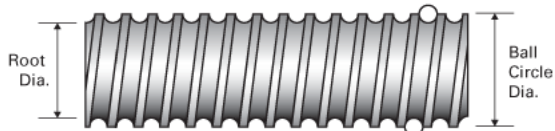

### Product Info

Screw Code	3000-0600 SRT LA
Precision	SRT
Screw Material	4150
Thread Direction	LH

### Details

Ball Circle Diameter [in]	3.000
Lead [in]	0.660
Root Diameter [in]	2.480
End Code for Types 1,2,3,5 [* Journals may show tracings of the thread]	60
End Code for Type 4 [* Journals may show tracings of the thread]	39

### Performance Specifications

Lead Accuracy +/- [in./ft.]	0.0080
-----------------------------	--------

### Part Numbers

2 ft. Part Number	
4 ft. Part Number	SRT0410
6 ft. Part Number	
8 ft. Part Number	SRT0411
12 ft. Part Number	SRT0412
16 ft. Part Number	SRT0413
20 ft. Part Number	SRT0414