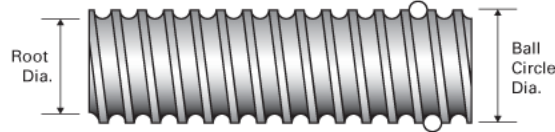

PowerTrac SRT 3000 - 0660 RH

Call 800-321-7800 or visit us online at www.nookindustries.com to configure and order your PowerTrac SRT 3000 - 0660 RH today!

Product Info

Screw Code	3000-0660 SRT RA
Precision	SRT
Screw Material	4150
Thread Direction	RH

Details

Ball Circle Diameter [in]	3.000
Lead [in]	0.660
Root Diameter [in]	2.480
End Code for Types 1,2,3,5 [* Journals may show tracings of the thread]	60
End Code for Type 4 [* Journals may show tracings of the thread]	39

Performance Specifications

Lead Accuracy +/- [in./ft.]	0.0080
-----------------------------	--------

Part Numbers

2 ft. Part Number	
4 ft. Part Number	SRT5073
6 ft. Part Number	
8 ft. Part Number	SRT5080
12 ft. Part Number	SRT5087
16 ft. Part Number	SRT0443
20 ft. Part Number	SRT0607

Weight

Screw Weight [lb./ft.]	19.60
------------------------	-------