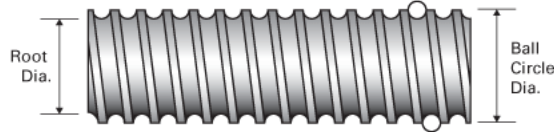

### Product Info

Screw Code	3000-0660 SRT RA
Precision	SRT
Screw Material	4150
Thread Direction	RH

### Details

Ball Circle Diameter [in]	3.000
Lead [in]	0.660
Root Diameter [in]	2.480
End Code for Types 1,2,3,5 [* Journals may show tracings of the thread]	60
End Code for Type 4 [* Journals may show tracings of the thread]	39

### Performance Specifications

Lead Accuracy +/- [in./ft.]	0.0080
-----------------------------	--------

### Part Numbers

2 ft. Part Number	
4 ft. Part Number	SRT5073
6 ft. Part Number	
8 ft. Part Number	SRT5080
12 ft. Part Number	SRT5087
16 ft. Part Number	SRT0443
20 ft. Part Number	SRT0607