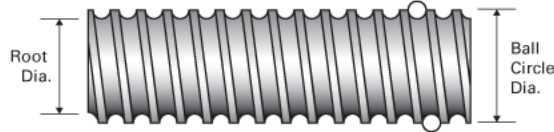

PowerTrac SRT 3000 - 0660 RH

Call 800-321-7800 or visit us online at www.nookindustries.com to configure and order your PowerTrac SRT 3000 - 0660 RH today!

Product Info

Screw Code	3000-0660 SRT RA
Precision	SRT
Screw Material	4150
Thread Direction	RH

Details

Ball Circle Diameter [in]	3.000
Lead [in]	0.660
Root Diameter [in]	2.480
End Code for Types 1,2,3,5 [* Journals may show tracings of the thread]	60
End Code for Type 4 [* Journals may show tracings of the thread]	39

Performance Specifications

Lead Accuracy +/- [in./ft.]	0.0080
-----------------------------	--------

Part Numbers

2 ft. Part Number	
4 ft. Part Number	SRT5073
6 ft. Part Number	
8 ft. Part Number	SRT5080
12 ft. Part Number	SRT5087
16 ft. Part Number	SRT0443
20 ft. Part Number	SRT0607