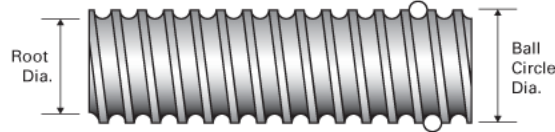

PowerTrac SRT 3000 - 0660 RH

Call 800-321-7800 or visit us online at www.nookindustries.com to configure and order your PowerTrac SRT 3000 - 0660 RH today!

Product Info

Screw Code	3000-0660 SRT RA
Precision	SRT
Screw Material	4150
Thread Direction	RH

Details

Ball Circle Diameter [in]	3.000
Lead [in]	0.660
Root Diameter [in]	2.480
End Code for Types 1,2,3,5 [* Journals may show tracings of the thread]	60
End Code for Type 4 [* Journals may show tracings of the thread]	39

Performance Specifications

Lead Accuracy +/- [in./ft.]	0.0080

Part Numbers

2 ft. Part Number	
4 ft. Part Number	SRT5073
6 ft. Part Number	
8 ft. Part Number	SRT5080
12 ft. Part Number	SRT5087
16 ft. Part Number	SRT0443
20 ft. Part Number	SRT0607

Weight

Screw Weight [lb./ft.]	19.60