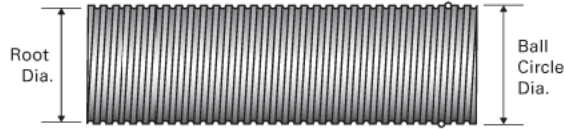

PowerTrac SRT 2500 - 0250 LH

Call 800-321-7800 or visit us online at www.nookindustries.com to configure and order your PowerTrac SRT 2500 - 0250 LH today!

Product Info

Screw Code	2500-0250 SRT LA
Precision	SRT
Screw Material	4150
Thread Direction	LH

Details

Ball Circle Diameter [in]	2.500
Lead [in]	0.250
Root Diameter [in]	2.320
End Code for Types 1,2,3,5 [* Journals may show tracings of the thread]	50
End Code for Type 4 [* Journals may show tracings of the thread]	32

Performance Specifications

Lead Accuracy +/- [in./ft.]	0.0040
-----------------------------	--------

Part Numbers

2 ft. Part Number	
4 ft. Part Number	SRT0400
6 ft. Part Number	
8 ft. Part Number	SRT0401
12 ft. Part Number	SRT0402
16 ft. Part Number	SRT0403
20 ft. Part Number	SRT0404

Weight

Screw Weight [lb./ft.]	15.45
------------------------	-------