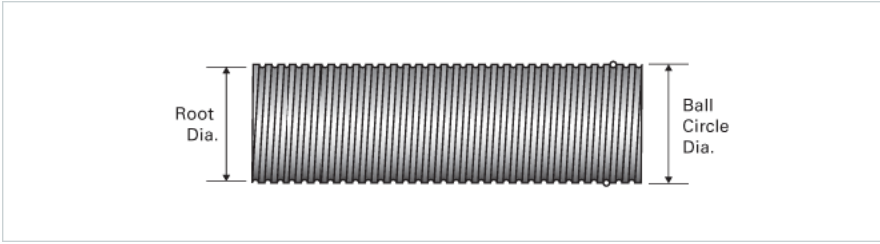

PowerTrac SRT 2500 - 0250 LH

Call 800-321-7800 or visit us online at www.nookindustries.com to configure and order your PowerTrac SRT 2500 - 0250 LH today!

Product Info	
Screw Code	2500-0250 SRT LA
Precision	SRT
Screw Material	4150
Thread Direction	LH
Details	
Ball Circle Diameter [in]	2.500
Lead [in]	0.250
Root Diameter [in]	2.320
End Code for Types 1,2,3,5 [* Journals may show tracings of the thread]	50
End Code for Type 4 [* Journals may show tracings of the thread]	32
Performance Specifications	
Lead Accuracy +/- [in./ft.]	0.0040
Part Numbers	
2 ft. Part Number	
4 ft. Part Number	SRT0400
6 ft. Part Number	
8 ft. Part Number	SRT0401
12 ft. Part Number	SRT0402
16 ft. Part Number	SRT0403
20 ft. Part Number	SRT0404
Weight	
Screw Weight [lb./ft.]	15.45