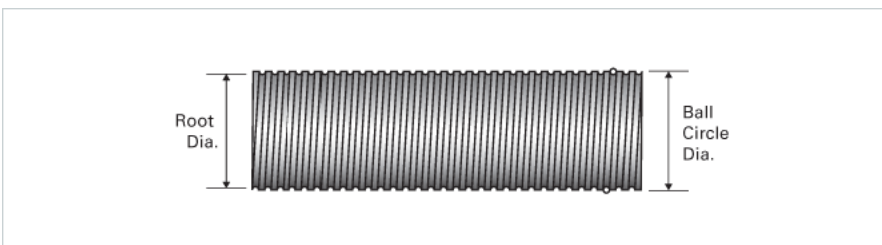

PowerTrac SRT 2500 - 0250 LH

Call 800-321-7800 or visit us online at www.nookindustries.com to configure and order your PowerTrac SRT 2500 - 0250 LH today!

Product Info	
Screw Code	2500-0250 SRT LA
Precision	SRT
Screw Material	4150
Thread Direction	LH
Details	
Ball Circle Diameter [in]	2.500
Lead [in]	0.250
Root Diameter [in]	2.320
End Code for Types 1,2,3,5 [* Journals may show tracings of the thread]	50
End Code for Type 4 [* Journals may show tracings of the thread]	32
Performance Specifications	
Lead Accuracy +/- [in./ft.]	0.0040
Part Numbers	
2 ft. Part Number	
4 ft. Part Number	SRT0400
6 ft. Part Number	
8 ft. Part Number	SRT0401
12 ft. Part Number	SRT0402
16 ft. Part Number	SRT0403
20 ft. Part Number	SRT0404
Weight	
Screw Weight [lb./ft.]	15.45